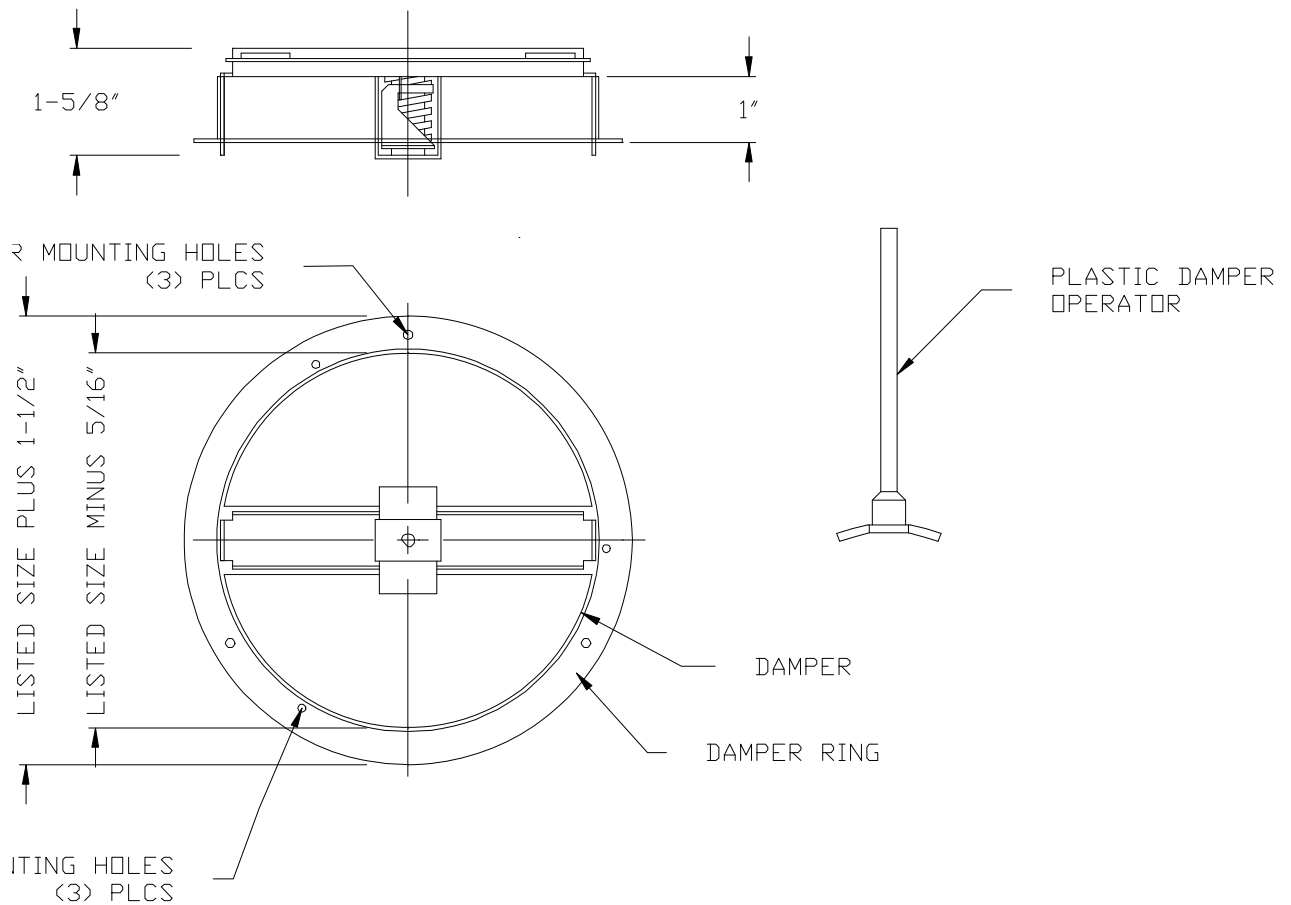

MODEL 900DS – ROUND DAMPER WITH RING

1. STEEL CONSTRUCTION
2. FOR USE WITH MODEL 900S ROUND CEILING DIFFUSER
3. BUTTERFLY STYLE DAMPER
4. SUPPLIED WITH MOUNTING HARDWARE
5. INCLUDES DAMPER OPERATOR
6. BLACK (BL) FINISH

900DS				
Dia				
6"	8"	10"	12"	14"
X	X	X	X	X

Submittal No. 900DS	Revision:	Date: 07/07/2010	Submitted by:	Date submitted:
---------------------	-----------	------------------	---------------	-----------------