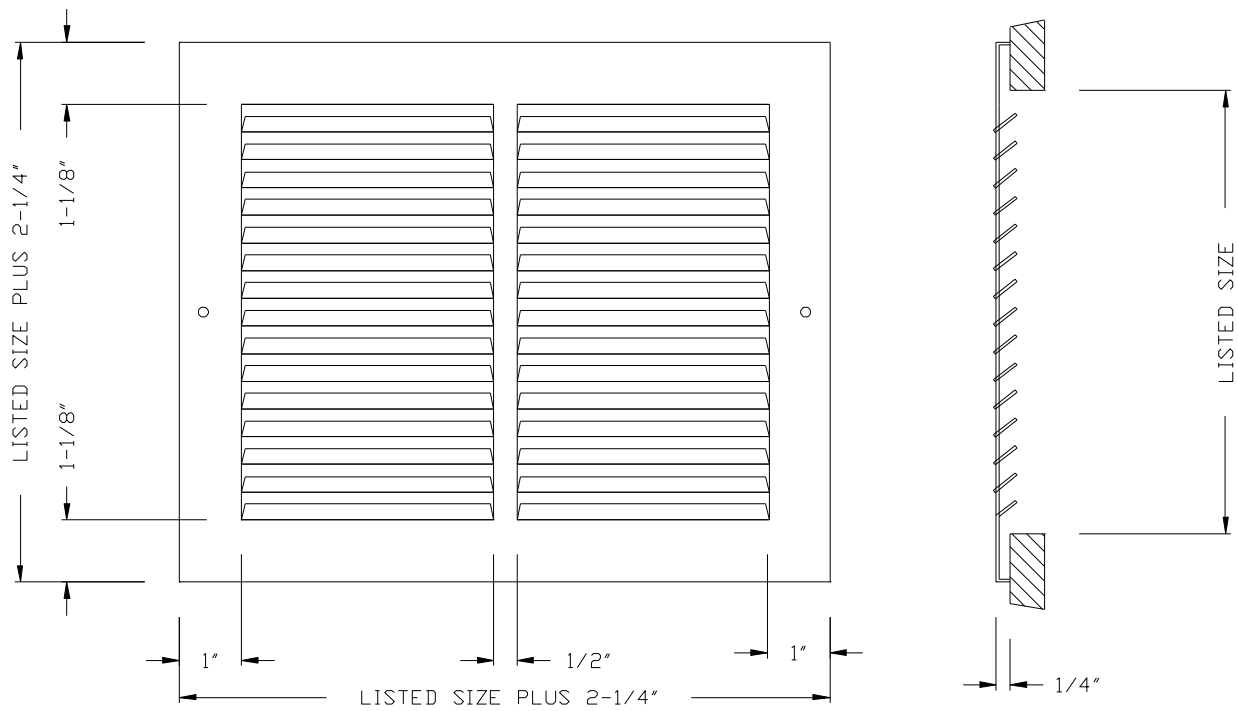

MODEL 1400 – RETURN AIR GRILLE

1. STEEL CONSTRUCTION
2. 1/2" SPACED LOUVERS
3. FIXED FINS SET AT 50 DEGREE ANGLE
4. WHITE (W) FINISH

1400

Height	Width														
	6"	8"	10"	12"	14"	16"	18"	20"	22"	24"	25"	28"	30"	36"	
4"	X	X	X	X	X	X	X	X		X			X		
6"	X	X	X	X	X	X	X	X		X			X	X	
8"		X	X	X	X	X	X	X		X			X	X	
10"			X	X	X	X	X	X		X			X	X	
12"				X	X	X	X	X		X			X	X	
14"		X	X		X	X	X	X		X	X	X	X	X	
16"		X		X	X	X	X	X		X	X		X	X	
18"				X	X		X	X		X	X		X	X	
20"		X	X	X	X	X	X	X		X			X	X	
24"		X	X	X	X	X	X	X	X	X			X	X	
25"					X	X	X	X			X				
30"			X	X	X	X	X	X		X			X		
36"				X	X		X	X		X			X	X	