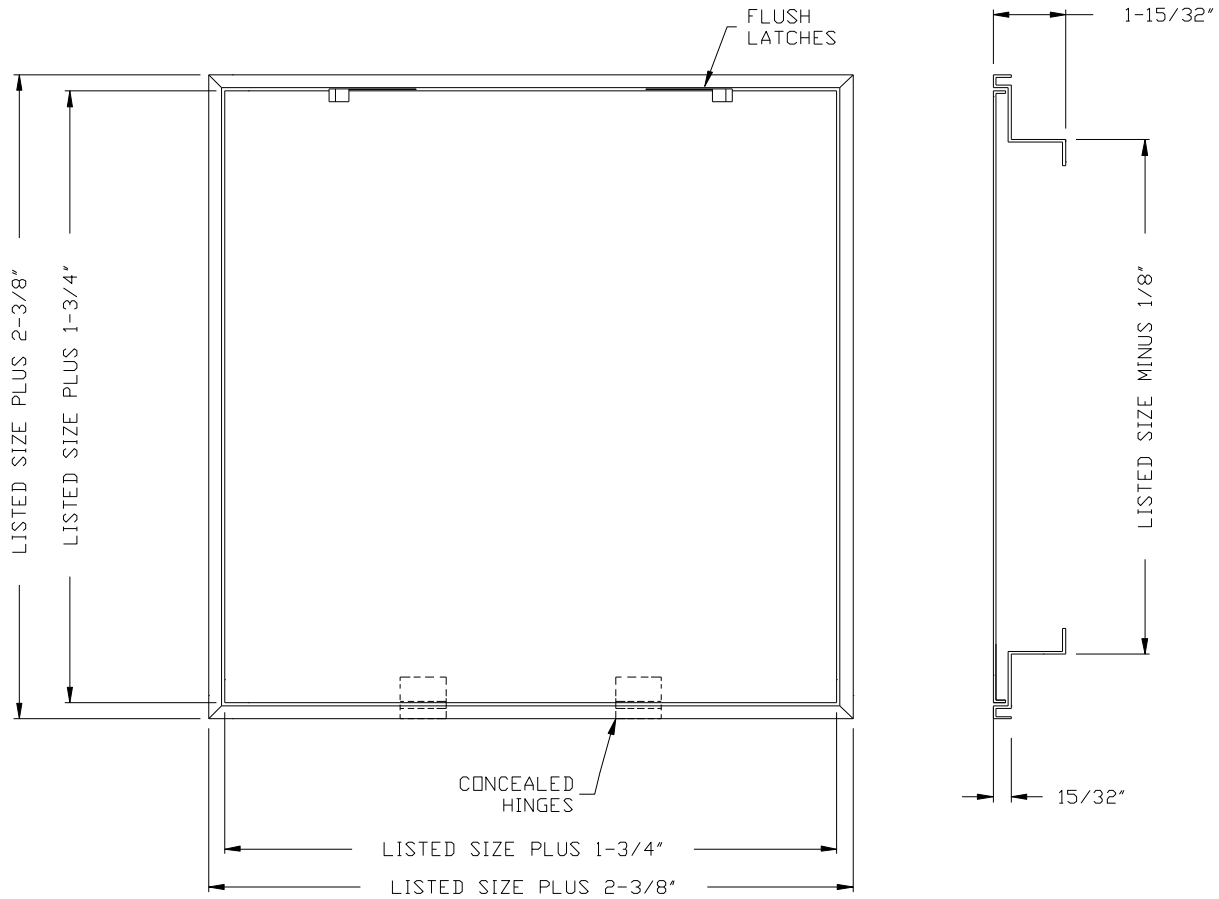

MODEL 1410AD SP – ACCESS DOOR – SOLID PANEL

1. STEEL CONSTRUCTION
2. FACE PANEL IS SOLID PANEL
3. QUICK RELEASE PANEL PERMITS EASY ACCESS TO EQUIPMENT
4. WHITE (W) FINISH

1410AD SOLID PANEL			
Height	Width		
	12"	14"	24"
12"	X		
14"		X	
24"			X