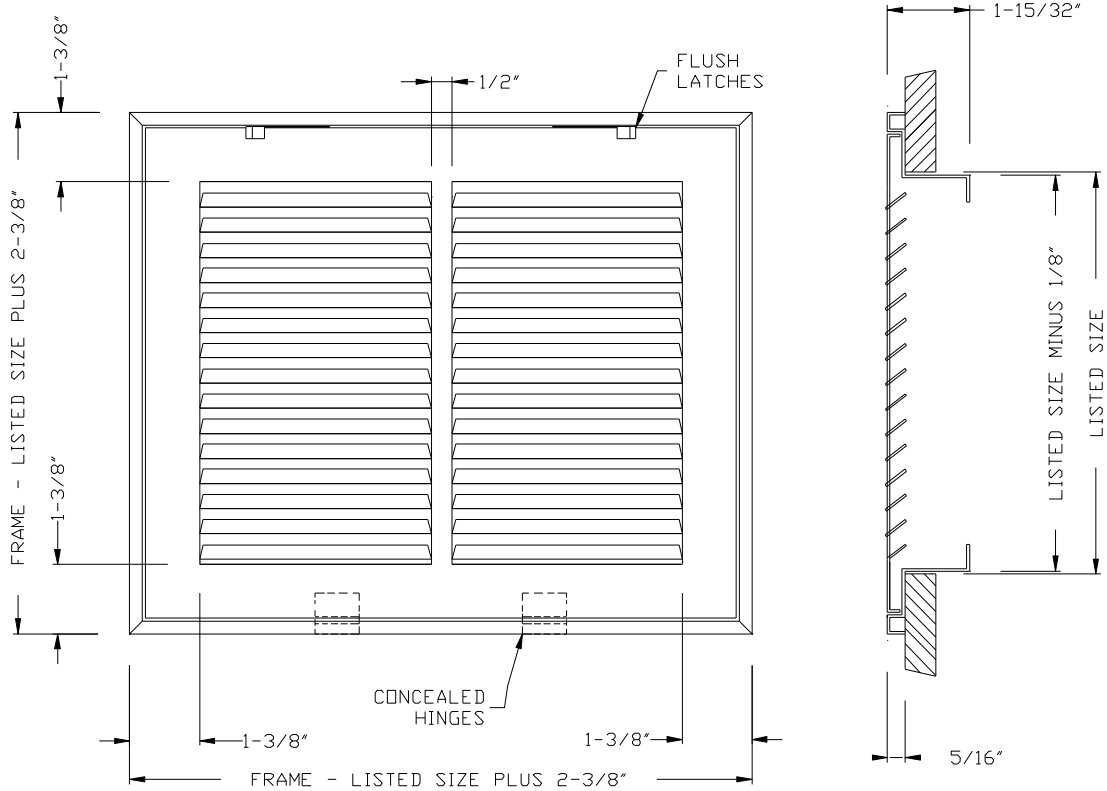

## MODEL 1410F – RETURN AIR FILTER GRILLE

1. STEEL CONSTRUCTION
2. STAMPED ½" LANCED FACE
3. FINS FIXED AT 50 DEGREES
4. REMOVABLE FACE
5. FLUSH LATCHES
6. USES STANDARD 1" FILTER (NOT INCLUDED)
7. WHITE (W) FINISH

### 1410F

- HINGE BOTTOM IS STANDARD WHEN WIDTH IS GREATER THAN HEIGHT

- HINGE SIDE IS STANDARD WHEN HEIGHT IS GREATER THAN WIDTH

- CAN BE ORDERED AS HINGE BOTTOM WHEN HEIGHT IS GREATER THAN WIDTH – ORDER AS 1410F BH

Height	Width														
	8"	10"	12"	14"	16"	18"	20"	24"	25"	28"	30"	32"	36"	40"	50"
6"		X	X	X				X			X				
8"	X		X	X	X		X	X							
10"		X			X		X	X			X		X		
12"			X		X	X	X	X	X		X		X		
14"				X	X	X	X	X	X	X			X		
16"			X		X	X	X	X	X		X		X		
18"				X	X	X	X	X	X		X		X		
20"		X	X	X	X	X	X	X	X		X	X	X	X	X
24"		X	X	X	X	X	X	X			X		X		
25"				X	X	X	X		X				X		
28"				X											
30"		X	X	X	X	X	X	X	X		X				
32"							X	X	X						
36"			X	X	X	X	X	X			X		X		