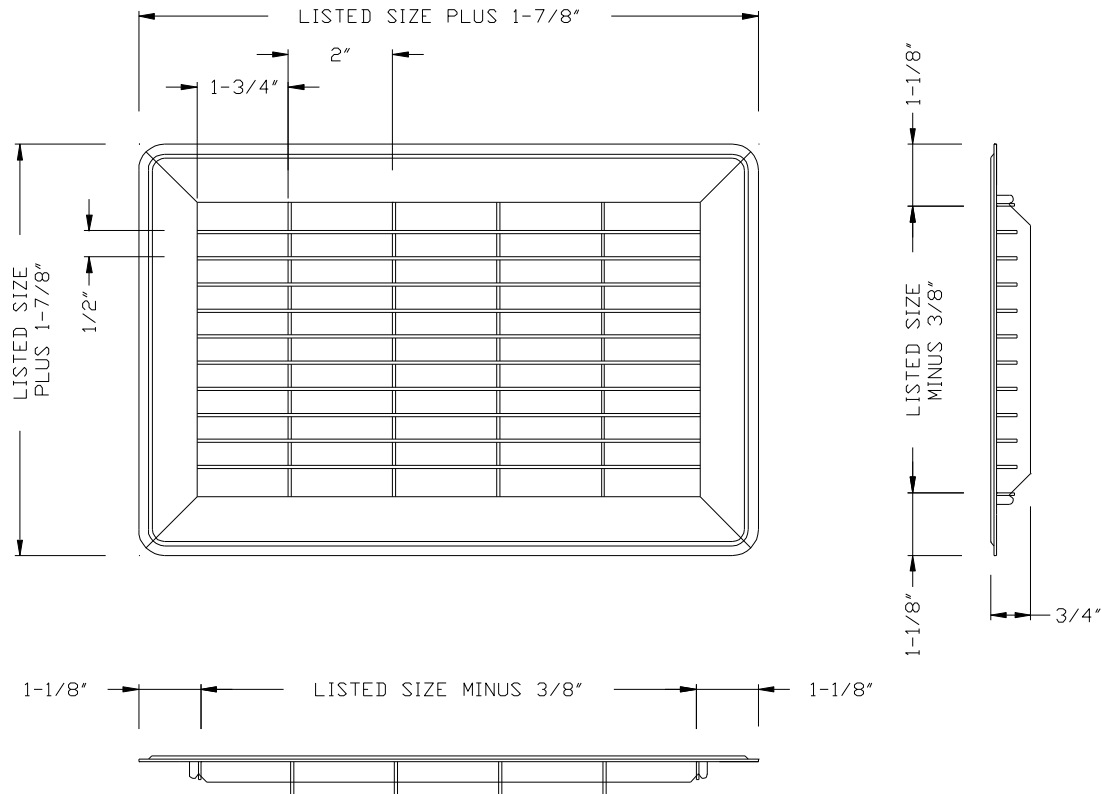

## MODEL 1530 – BAR STYLE FLOOR GRILLE

1. STEEL CONSTRUCTION
2. HEAVY GAUGE BAR TYPE CONSTRUCTION
3. FACE BARS INTERLOCK WITH CROSSBACING
4. SMOOTH SURFACE
5. WHITE (W) OR BROWN (B) FINISH

1530																
Height	Width															
	4"	6"	8"	10"	12"	14"	16"	18"	20"	22"	24"	26"	28"	30"	32"	34"
6"		X														
8"	X	X	X													
10"	X	X	X	X												
12"	X	X	X	X	X											
14"	X	X	X	X	X	X										
16"	X	X	X	X	X	X	X									
18"	X	X	X	X	X	X	X	X								
20"	X	X	X	X	X	X	X	X	X							
22"	X		X	X	X	X	X	X	X	X						
24"	X	X	X	X	X	X	X	X	X	X	X					
26"	X	X	X	X	X	X	X	X	X	X	X	X				
28"	X	X	X		X	X	X	X	X	X	X	X	X			
30"	X	X	X	X	X	X	X	X	X	X	X	X	X	X		
32"	X	X	X	X	X	X	X	X	X	X		X	X	X	X	
34"	X	X	X	X	X	X	X	X	X	X		X	X	X	X	X
36"	X	X	X	X	X	X	X	X	X	X						