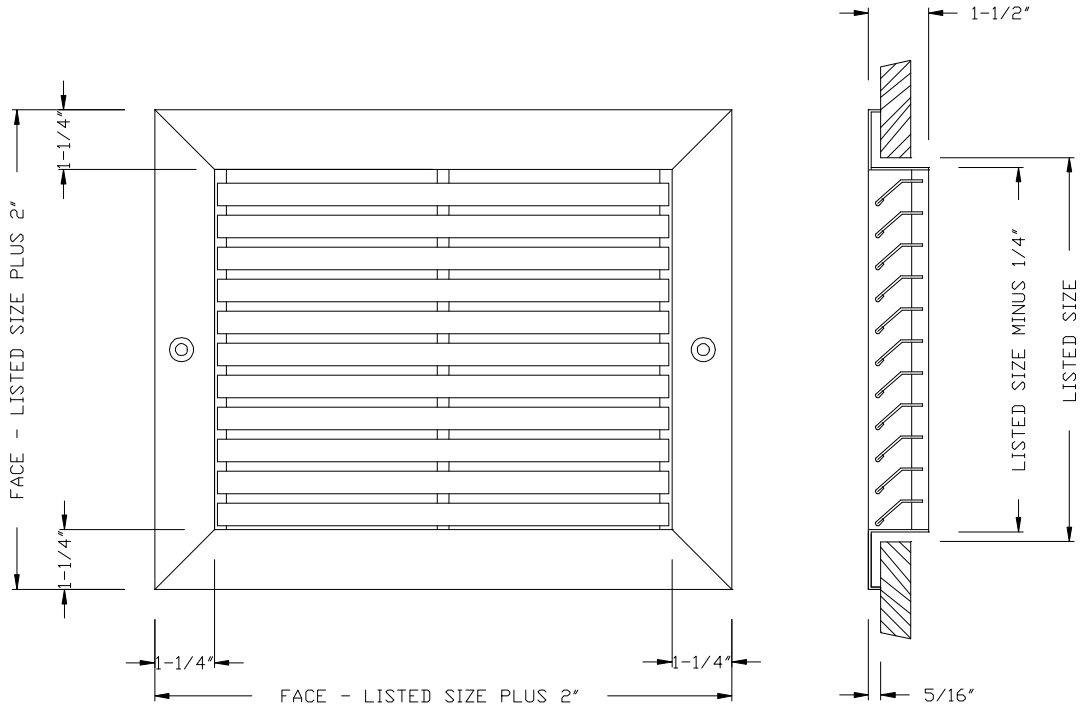

MODEL SRH – FIXED BAR RETURN AIR GRILLE

1. STEEL CONSTRUCTION
2. FIXED HORIZONTAL BLADES SET AT 45 DEGREE ANGLE
3. BLADES SPACED AT 2/3" ON CENTER
4. WHITE (W) FINISH

SRH																						
Height	Width																					
	6"	8"	10"	12"	14"	16"	18"	20"	22"	24"	26"	28"	30"	32"	34"	36"	38"	40"	42"	44"	46"	48"
4"	X	X	X	X	X	X	X	X	X	X	X	X	X	X	X	X	X	X	X	X	X	X
5"	X	X	X	X	X	X	X	X	X	X	X	X	X	X	X	X	X	X	X	X	X	X
6"	X	X	X	X	X	X	X	X	X	X	X	X	X	X	X	X	X	X	X	X	X	X
8"		X	X	X	X	X	X	X	X	X	X	X	X	X	X	X	X	X	X	X	X	X
10"			X	X	X	X	X	X	X	X	X	X	X	X	X	X	X	X	X	X	X	X
12"				X	X	X	X	X	X	X	X	X	X	X	X	X	X	X	X	X	X	X
14"					X	X	X	X	X	X	X	X	X	X	X	X	X	X	X	X	X	X
16"						X	X	X	X	X	X	X	X	X	X	X	X	X	X	X	X	X
18"							X	X	X	X	X	X	X	X	X	X	X	X	X	X	X	X
20"								X	X	X	X	X	X	X	X	X	X	X	X	X	X	X
22"									X	X	X	X	X	X	X	X	X	X	X	X	X	X
24"										X	X	X	X	X	X	X	X	X	X	X	X	X
26"											X	X	X	X	X	X	X	X	X	X	X	X
28"												X	X	X	X	X	X	X	X	X	X	X
30"													X	X	X	X	X	X	X	X	X	X
32"														X	X	X	X	X	X	X	X	X
34"															X	X	X	X	X	X	X	X
36"																X	X	X	X	X	X	X
38"																	X	X	X	X	X	X
40"																		X	X	X	X	X
42"																			X	X	X	X
44"																				X	X	X
46"																					X	X
48"																						X