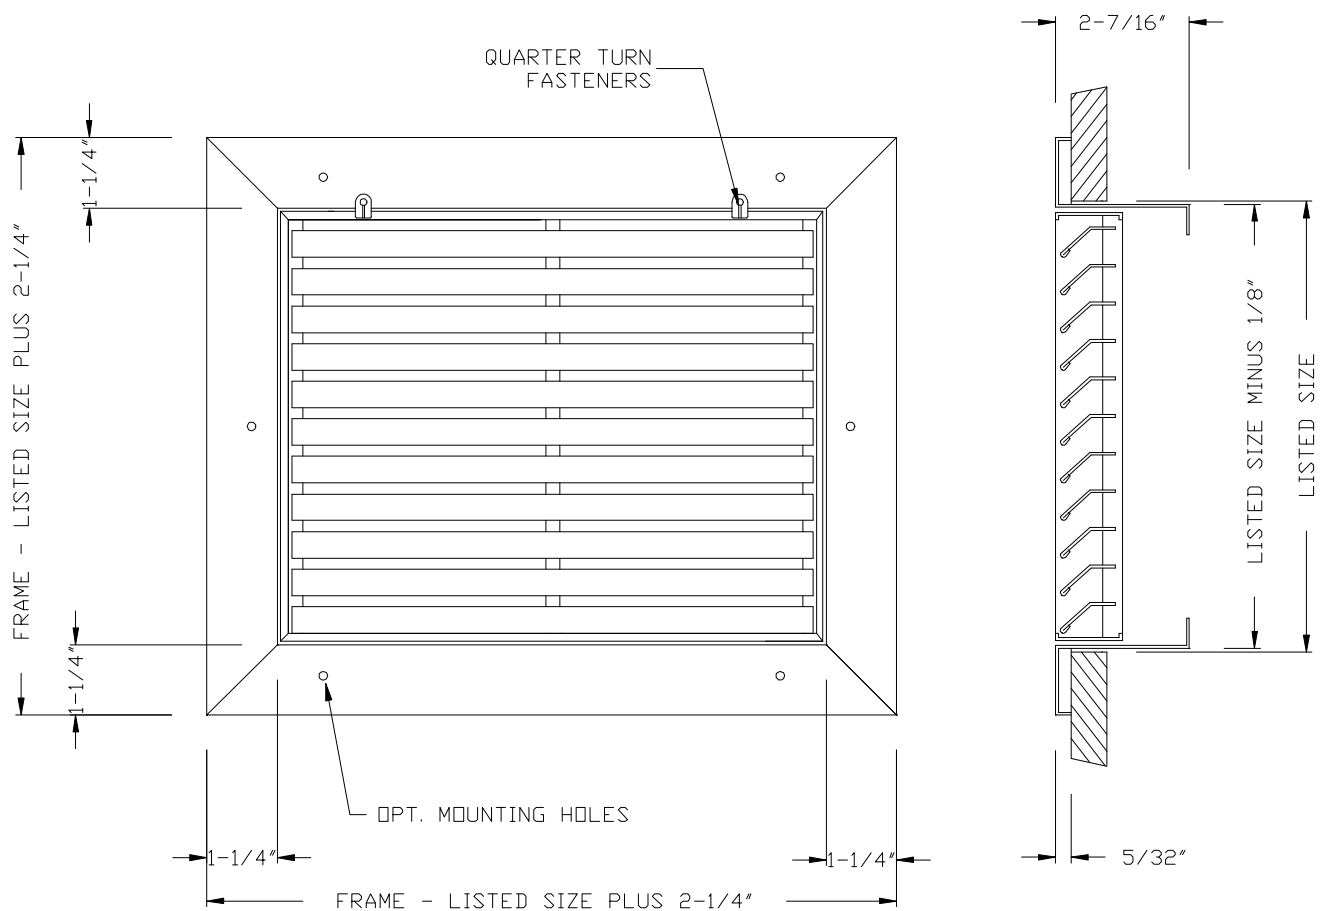

MODEL SRHF – FIXED BAR RETURN AIR FILTER GRILLE

1. STEEL CONSTRUCTION
2. FIXED HORIZONTAL BLADES SET AT 45 DEGREE ANGLE
3. BLADES SPACED AT 2/3" ON CENTER
4. ACCEPTS DISPOSABLE 1" FILTER (NOT INCLUDED)
5. ORDER AS SRHF NSH FOR NO SCREW HOLES IN FRAME
6. WHITE (W) FINISH

MODEL SRHF
FIXED BAR RETURN AIR FILTER GRILLE
STEEL

MODEL SRHF – FIXED BAR RETURN AIR FILTER GRILLE

SRHF																						
Height	Width																					
	6"	8"	10"	12"	14"	16"	18"	20"	22"	24"	26"	28"	30"	32"	34"	36"	38"	40"	42"	44"	46"	48"
4"	X	X	X	X	X	X	X	X	X	X	X	X	X	X	X	X	X	X	X	X	X	X
5"	X	X	X	X	X	X	X	X	X	X	X	X	X	X	X	X	X	X	X	X	X	X
6"	X	X	X	X	X	X	X	X	X	X	X	X	X	X	X	X	X	X	X	X	X	X
8"		X	X	X	X	X	X	X	X	X	X	X	X	X	X	X	X	X	X	X	X	X
10"			X	X	X	X	X	X	X	X	X	X	X	X	X	X	X	X	X	X	X	X
12"				X	X	X	X	X	X	X	X	X	X	X	X	X	X	X	X	X	X	X
14"					X	X	X	X	X	X	X	X	X	X	X	X	X	X	X	X	X	X
16"						X	X	X	X	X	X	X	X	X	X	X	X	X	X	X	X	X
18"							X	X	X	X	X	X	X	X	X	X	X	X	X	X	X	X
20"								X	X	X	X	X	X	X	X	X	X	X	X	X	X	X
22"									X	X	X	X	X	X	X	X	X	X	X	X	X	X
24"										X	X	X	X	X	X	X	X	X	X	X	X	X
26"											X	X	X	X	X	X	X	X	X	X	X	X
28"												X	X	X	X	X	X	X	X	X	X	X
30"													X	X	X	X	X	X	X	X	X	X
32"														X	X	X	X	X	X	X	X	X
34"															X	X	X	X	X	X	X	X
36"																X	X	X	X	X	X	X
38"																	X	X	X	X	X	X
40"																		X	X	X	X	X
42"																			X	X	X	X
44"																				X	X	X
46"																					X	X
48"																						X