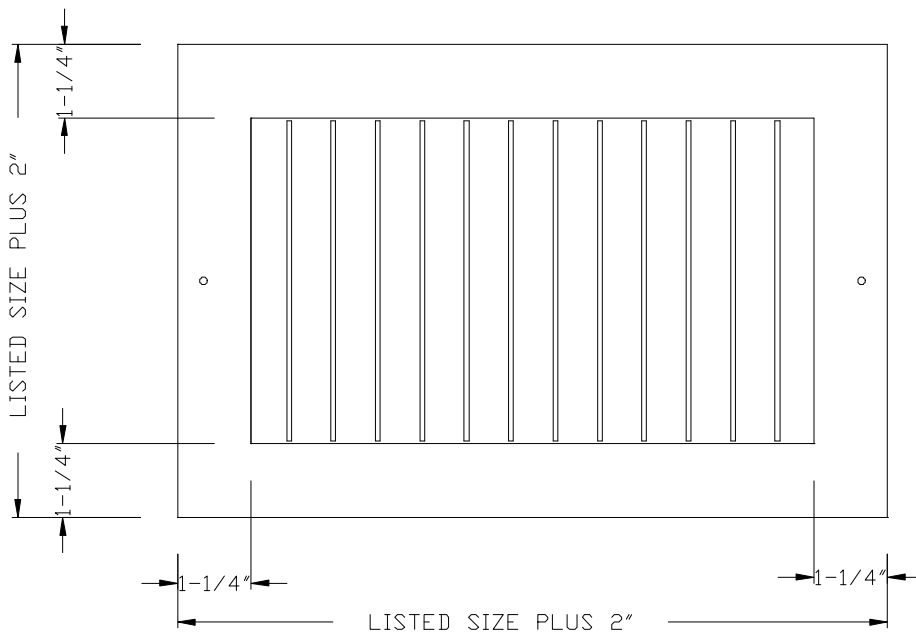

MODEL V – SINGLE DEFLECTION SIDEWALL SUPPLY – GRILLE ONLY

1. ROLLFORMED ALUMINUM CONSTRUCTION
2. ADJUSTABLE VERTICAL BLADES
3. BLADES SPACED AT 2/3" ON CENTER
4. WHITE (W) OR ALUMINUM (AL) FINISH

| V | | | | | |
|--------|-------|----|-----|-----|-----|
| Height | Width | | | | |
| | 6" | 8" | 10" | 12" | 14" |
| 4" | X | X | X | X | X |
| 6" | X | X | X | X | X |
| 8" | | X | X | X | X |
| 10" | | | X | | |
| 12" | | | | X | |