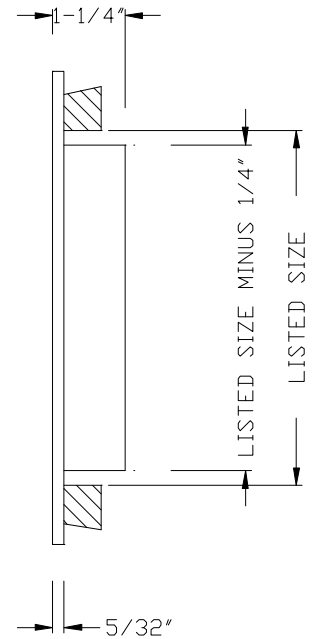

MODEL V – SINGLE DEFLECTION SIDEWALL SUPPLY – GRILLE ONLY

1. ROLLFORMED ALUMINUM CONSTRUCTION
2. ADJUSTABLE VERTICAL BLADES
3. BLADES SPACED AT 2/3" ON CENTER
4. WHITE (W) OR ALUMINUM (AL) FINISH

| V | | | | | |
|--------|-------|----|-----|-----|-----|
| Height | Width | | | | |
| | 6" | 8" | 10" | 12" | 14" |
| 4" | X | X | X | X | X |
| 6" | X | X | X | X | X |
| 8" | | X | X | X | X |
| 10" | | | X | | |
| 12" | | | | X | |