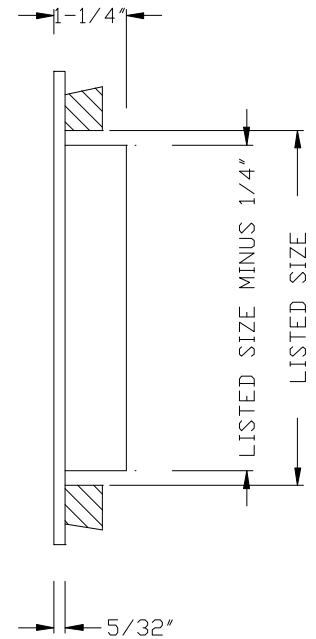

MODEL VH – DOUBLE DEFLECTION SIDEWALL SUPPLY – GRILLE ONLY

1. ROLLFORMED ALUMINUM CONSTRUCTION
2. ADJUSTABLE VERTICAL BLADES IN FRONT
3. ADJUSTABLE HORIZONTAL BLADES IN BACK
4. BLADES SPACED AT 2/3" ON CENTER
5. WHITE (W) OR ALUMINUM (AL) FINISH

VH					
Height	Width				
	6"	8"	10"	12"	14"
4"	X	X	X	X	X
6"	X	X	X	X	X
8"		X	X	X	X
10"			X		
12"				X	

Submittal No. VH

Revision:

Date: 07/07/2010

Submitted by:

Date submitted: