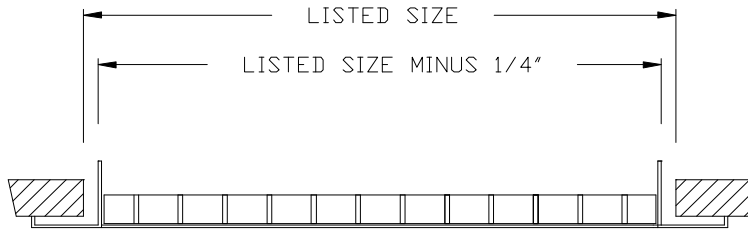

MODEL VH – DOUBLE DEFLECTION SIDEWALL SUPPLY – GRILLE ONLY

1. ROLLFORMED ALUMINUM CONSTRUCTION
2. ADJUSTABLE VERTICAL BLADES IN FRONT
3. ADJUSTABLE HORIZONTAL BLADES IN BACK
4. BLADES SPACED AT 2/3" ON CENTER
5. WHITE (W) OR ALUMINUM (AL) FINISH

VH					
Height	Width				
	6"	8"	10"	12"	14"
4"	X	X	X	X	X
6"	X	X	X	X	X
8"		X	X	X	X
10"			X		
12"				X	

Submittal No. VH

Revision:

Date: 07/07/2010

Submitted by:

Date submitted: