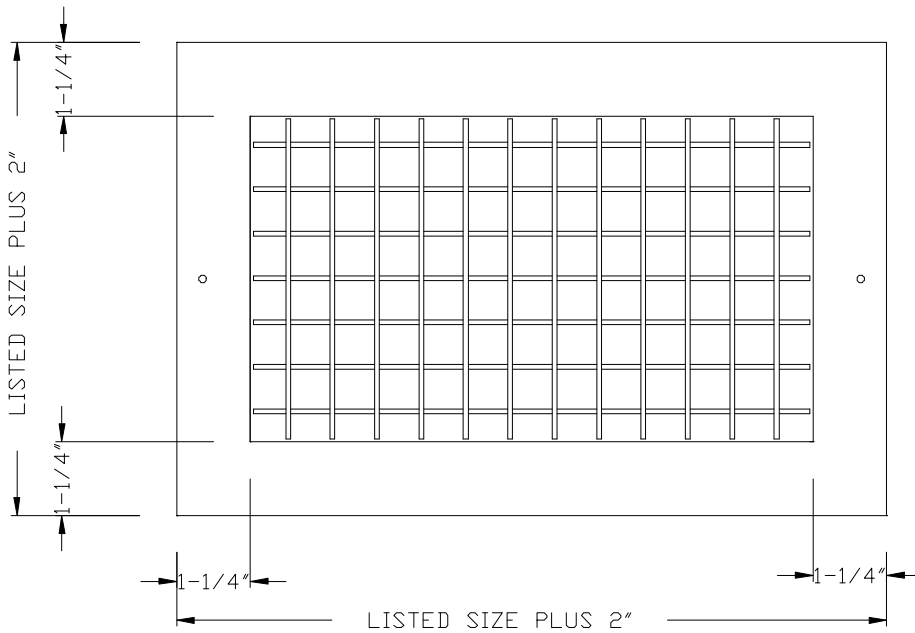

MODEL VH – DOUBLE DEFLECTION SIDEWALL SUPPLY – GRILLE ONLY

1. ROLLFORMED ALUMINUM CONSTRUCTION
2. ADJUSTABLE VERTICAL BLADES IN FRONT
3. ADJUSTABLE HORIZONTAL BLADES IN BACK
4. BLADES SPACED AT 2/3" ON CENTER
5. WHITE (W) OR ALUMINUM (AL) FINISH

VH					
Height	Width				
	6"	8"	10"	12"	14"
4"	X	X	X	X	X
6"	X	X	X	X	X
8"		X	X	X	X
10"			X		
12"				X	

Submittal No. VH

Revision:

Date: 07/07/2010

Submitted by:

Date submitted: