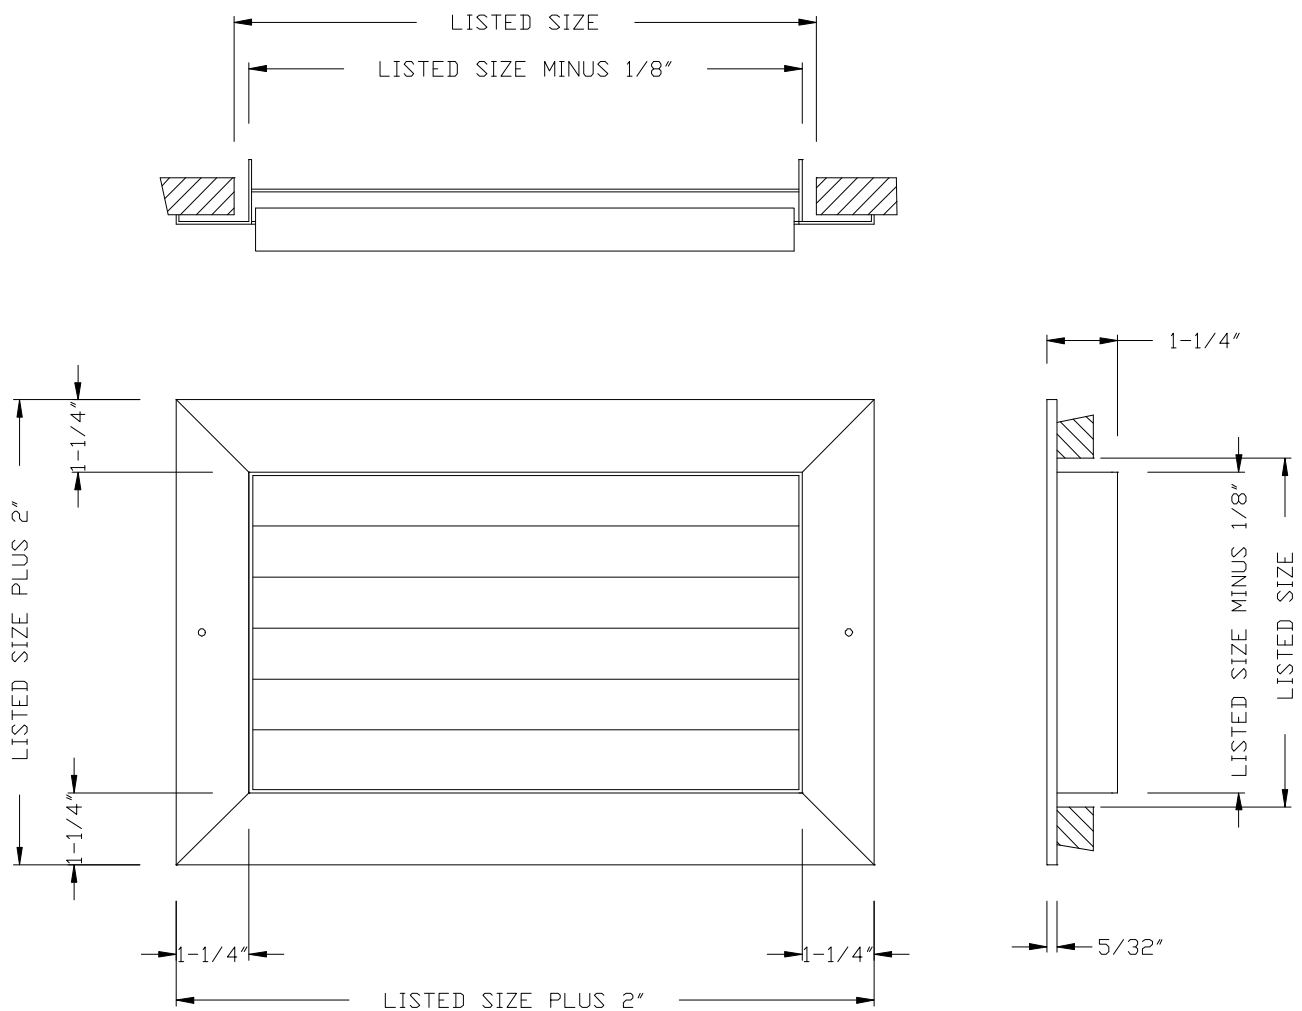

MODEL L – CURVED BLADE CEILING SUPPLY FACE ONLY – 1-WAY

1. ROLLFORMED ALUMINUM CONSTRUCTION
2. ADJUSTABLE CURVED BLADES SET AT 15/16" ON CENTER
3. ONE WAY AIR PATTERN
4. GRILLE ONLY
5. WHITE (W) OR ALUMINUM (AL) FINISH

MODEL L – CURVED BLADE CEILING SUPPLY FACE ONLY – 1-WAY

L																						
Height	Width																					
	6"	8"	10"	12"	14"	16"	18"	20"	22"	24"	26"	28"	30"	32"	34"	36"	38"	40"	42"	44"	46"	48"
4"	X	X	X	X	X	X	X	X	X	X	X	X	X	X	X	X	X	X	X	X	X	X
5"	X	X	X	X	X	X	X	X	X	X	X	X	X	X	X	X	X	X	X	X	X	X
6"	X	X	X	X	X	X	X	X	X	X	X	X	X	X	X	X	X	X	X	X	X	X
8"		X	X	X	X	X	X	X	X	X	X	X	X	X	X	X	X	X	X	X	X	X
10"			X	X	X	X	X	X	X	X	X	X	X	X	X	X	X	X	X	X	X	X
12"				X	X	X	X	X	X	X	X	X	X	X	X	X	X	X	X	X	X	X
14"					X	X	X	X	X	X	X	X	X	X	X	X	X	X	X	X	X	X
16"						X	X	X	X	X	X	X	X	X	X	X	X	X	X	X	X	X
18"							X	X	X	X	X	X	X	X	X	X	X	X	X	X	X	X
20"								X	X	X	X	X	X	X	X	X	X	X	X	X	X	X
22"									X	X	X	X	X	X	X	X	X	X	X	X	X	X
24"										X	X	X	X	X	X	X	X	X	X	X	X	X
26"											X	X	X	X	X	X	X	X	X	X	X	X
28"												X	X	X	X	X	X	X	X	X	X	X
30"													X	X	X	X	X	X	X	X	X	X
32"														X	X	X	X	X	X	X	X	X
34"															X	X	X	X	X	X	X	X
36"																X	X	X	X	X	X	X
38"																	X	X	X	X	X	X
40"																		X	X	X	X	X
42"																			X	X	X	X
44"																				X	X	X
46"																					X	X
48"																						X