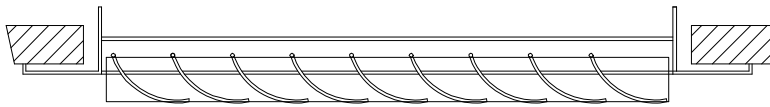

**MODEL LTC – CURVED BLADE CEILING SUPPLY FACE ONLY – 2-WAY CORNER**

1. ROLLFORMED ALUMINUM CONSTRUCTION
2. ADJUSTABLE CURVED BLADES SET AT 15/16" ON CENTER
3. TWO WAY CORNER AIR PATTERN
4. GRILLE ONLY
5. WHITE (W) OR ALUMINUM (AL) FINISH

# MODEL LTC

CURVED BLADE CEILING SUPPLY FACE ONLY –  
2-WAY CORNER  
ALUMINUM

## MODEL LTC– CURVED BLADE CEILING SUPPLY FACE ONLY – 2-WAY CORNER

LTC / LTC3																						
Height	Width																					
	6"	8"	10"	12"	14"	16"	18"	20"	22"	24"	26"	28"	30"	32"	34"	36"	38"	40"	42"	44"	46"	48"
4"	X	X	X	X	X	X	X	X	X	X	X	X	X	X	X	X	X	X	X	X	X	X
5"	X	X	X	X	X	X	X	X	X	X	X	X	X	X	X	X	X	X	X	X	X	X
6"	X	X	X	X	X	X	X	X	X	X	X	X	X	X	X	X	X	X	X	X	X	X
8"		X	X	X	X	X	X	X	X	X	X	X	X	X	X	X	X	X	X	X	X	X
10"			X	X	X	X	X	X	X	X	X	X	X	X	X	X	X	X	X	X	X	X
12"				X	X	X	X	X	X	X	X	X	X	X	X	X	X	X	X	X	X	X
14"					X	X	X	X	X	X	X	X	X	X	X	X	X	X	X	X	X	X
16"						X	X	X	X	X	X	X	X	X	X	X	X	X	X	X	X	X
18"							X	X	X	X	X	X	X	X	X	X	X	X	X	X	X	X
20"								X	X	X	X	X	X	X	X	X	X	X	X	X	X	X
22"									X	X	X	X	X	X	X	X	X	X	X	X	X	X
24"										X	X	X	X	X	X	X	X	X	X	X	X	X
26"											X	X	X	X	X	X	X	X	X	X	X	X
28"												X	X	X	X	X	X	X	X	X	X	X
30"													X	X	X	X	X	X	X	X	X	X
32"														X	X	X	X	X	X	X	X	X
34"															X	X	X	X	X	X	X	X
36"																X	X	X	X	X	X	X
38"																	X	X	X	X	X	X
40"																		X	X	X	X	X
42"																			X	X	X	X
44"																				X	X	X
46"																					X	X
48"																						X