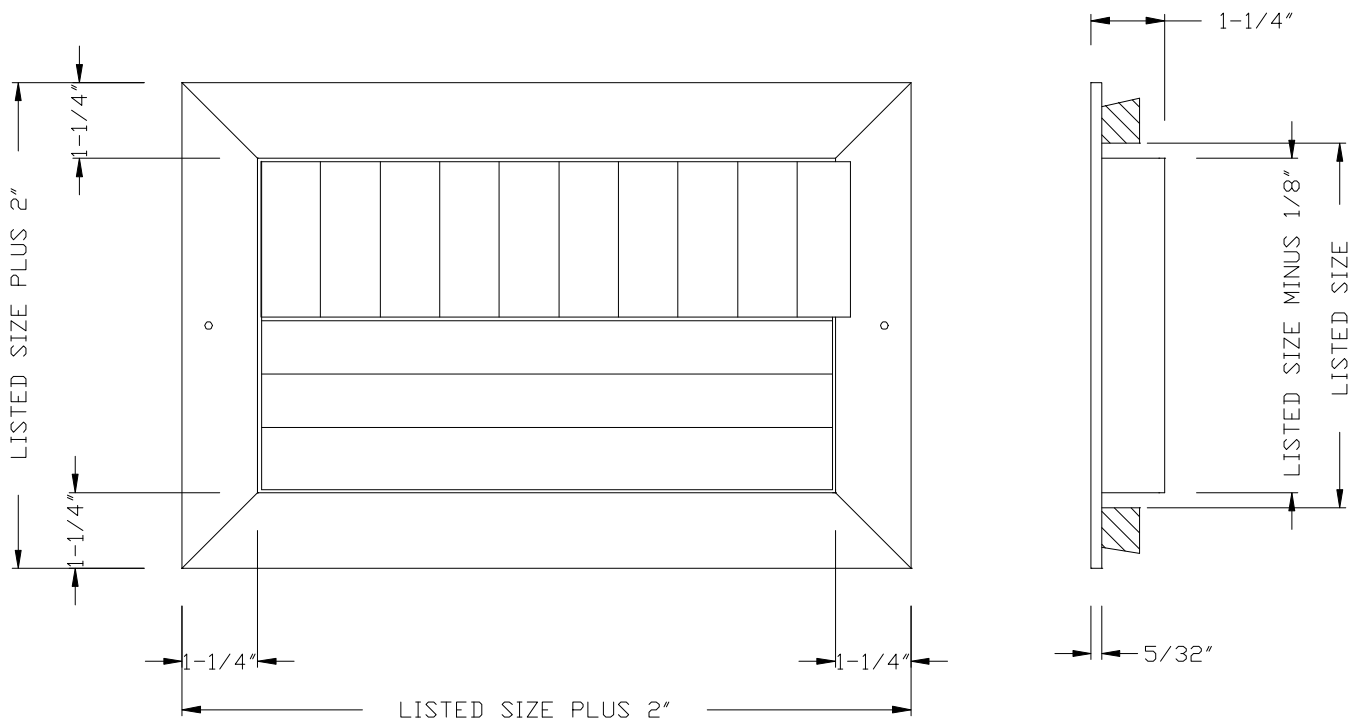

**MODEL LTC – CURVED BLADE CEILING SUPPLY FACE ONLY – 2-WAY CORNER**

1. ROLLFORMED ALUMINUM CONSTRUCTION
2. ADJUSTABLE CURVED BLADES SET AT 15/16" ON CENTER
3. TWO WAY CORNER AIR PATTERN
4. GRILLE ONLY
5. WHITE (W) OR ALUMINUM (AL) FINISH

# MODEL LTC

CURVED BLADE CEILING SUPPLY FACE ONLY –  
2-WAY CORNER  
ALUMINUM

## MODEL LTC– CURVED BLADE CEILING SUPPLY FACE ONLY – 2-WAY CORNER

LTC / LTC3																						
Height	Width																					
	6"	8"	10"	12"	14"	16"	18"	20"	22"	24"	26"	28"	30"	32"	34"	36"	38"	40"	42"	44"	46"	48"
4"	X	X	X	X	X	X	X	X	X	X	X	X	X	X	X	X	X	X	X	X	X	X
5"	X	X	X	X	X	X	X	X	X	X	X	X	X	X	X	X	X	X	X	X	X	X
6"	X	X	X	X	X	X	X	X	X	X	X	X	X	X	X	X	X	X	X	X	X	X
8"		X	X	X	X	X	X	X	X	X	X	X	X	X	X	X	X	X	X	X	X	X
10"			X	X	X	X	X	X	X	X	X	X	X	X	X	X	X	X	X	X	X	X
12"				X	X	X	X	X	X	X	X	X	X	X	X	X	X	X	X	X	X	X
14"					X	X	X	X	X	X	X	X	X	X	X	X	X	X	X	X	X	X
16"						X	X	X	X	X	X	X	X	X	X	X	X	X	X	X	X	X
18"							X	X	X	X	X	X	X	X	X	X	X	X	X	X	X	X
20"								X	X	X	X	X	X	X	X	X	X	X	X	X	X	X
22"									X	X	X	X	X	X	X	X	X	X	X	X	X	X
24"										X	X	X	X	X	X	X	X	X	X	X	X	X
26"											X	X	X	X	X	X	X	X	X	X	X	X
28"												X	X	X	X	X	X	X	X	X	X	X
30"													X	X	X	X	X	X	X	X	X	X
32"														X	X	X	X	X	X	X	X	X
34"															X	X	X	X	X	X	X	X
36"																X	X	X	X	X	X	X
38"																	X	X	X	X	X	X
40"																		X	X	X	X	X
42"																			X	X	X	X
44"																				X	X	X
46"																					X	X
48"																						X