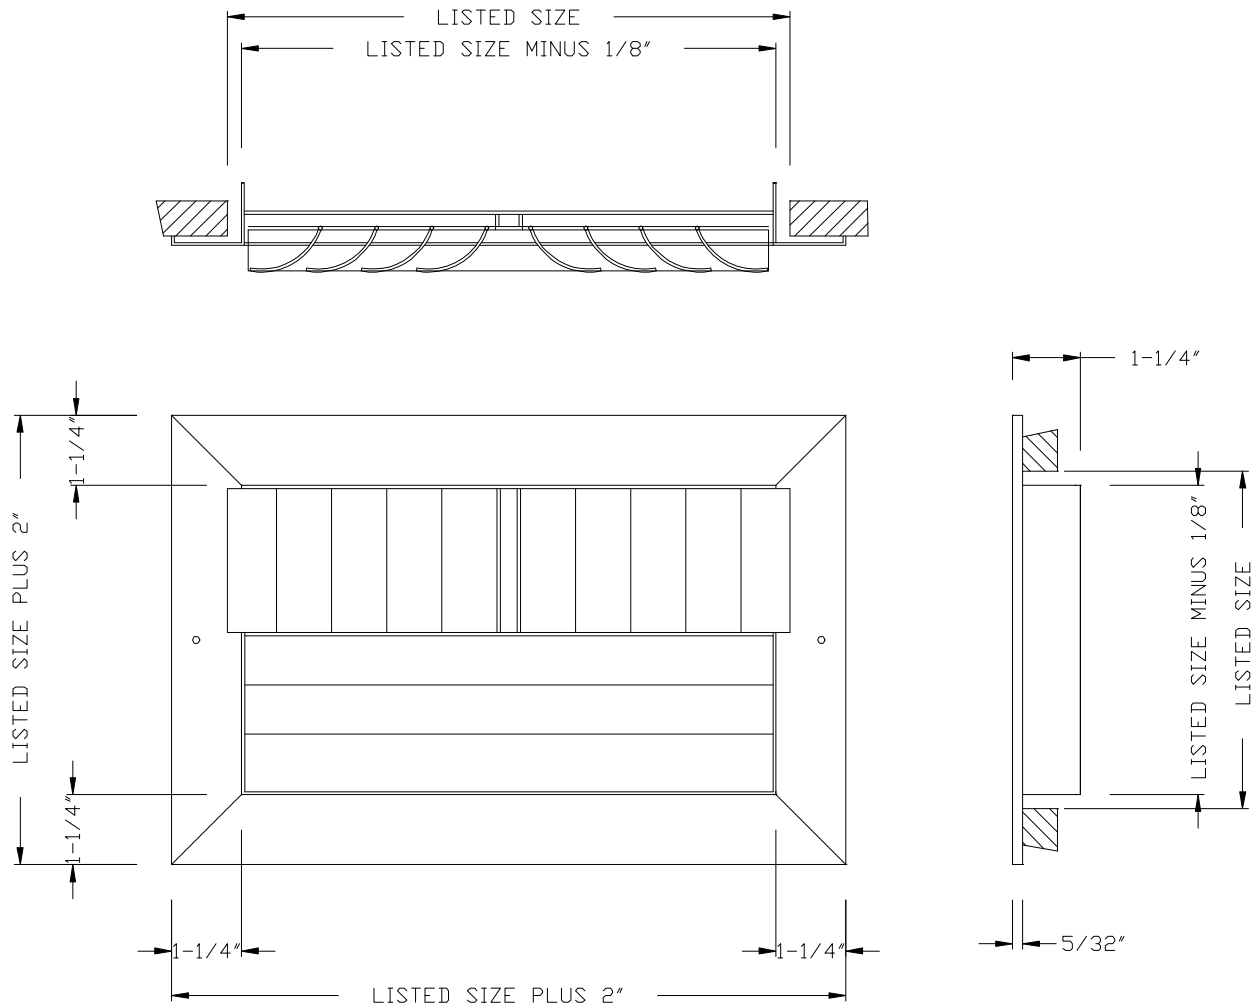

MODEL LTC3 – CURVED BLADE CEILING SUPPLY FACE ONLY – 3-WAY CORNER

1. ROLLFORMED ALUMINUM CONSTRUCTION
2. ADJUSTABLE CURVED BLADES SET AT 15/16" ON CENTER
3. THREE WAY CORNER AIR PATTERN
4. GRILLE ONLY
5. WHITE (W) OR ALUMINUM (AL) FINISH

MODEL LTC3– CURVED BLADE CEILING SUPPLY FACE ONLY – 3-WAY CORNER

LTC / LTC3																						
Height	Width																					
	6"	8"	10"	12"	14"	16"	18"	20"	22"	24"	26"	28"	30"	32"	34"	36"	38"	40"	42"	44"	46"	48"
4"	X	X	X	X	X	X	X	X	X	X	X	X	X	X	X	X	X	X	X	X	X	X
5"	X	X	X	X	X	X	X	X	X	X	X	X	X	X	X	X	X	X	X	X	X	X
6"	X	X	X	X	X	X	X	X	X	X	X	X	X	X	X	X	X	X	X	X	X	X
8"		X	X	X	X	X	X	X	X	X	X	X	X	X	X	X	X	X	X	X	X	X
10"			X	X	X	X	X	X	X	X	X	X	X	X	X	X	X	X	X	X	X	X
12"				X	X	X	X	X	X	X	X	X	X	X	X	X	X	X	X	X	X	X
14"					X	X	X	X	X	X	X	X	X	X	X	X	X	X	X	X	X	X
16"						X	X	X	X	X	X	X	X	X	X	X	X	X	X	X	X	X
18"							X	X	X	X	X	X	X	X	X	X	X	X	X	X	X	X
20"								X	X	X	X	X	X	X	X	X	X	X	X	X	X	X
22"									X	X	X	X	X	X	X	X	X	X	X	X	X	X
24"										X	X	X	X	X	X	X	X	X	X	X	X	X
26"											X	X	X	X	X	X	X	X	X	X	X	X
28"												X	X	X	X	X	X	X	X	X	X	X
30"													X	X	X	X	X	X	X	X	X	X
32"														X	X	X	X	X	X	X	X	X
34"															X	X	X	X	X	X	X	X
36"																X	X	X	X	X	X	X
38"																	X	X	X	X	X	X
40"																		X	X	X	X	X
42"																			X	X	X	X
44"																				X	X	X
46"																					X	X
48"																						X