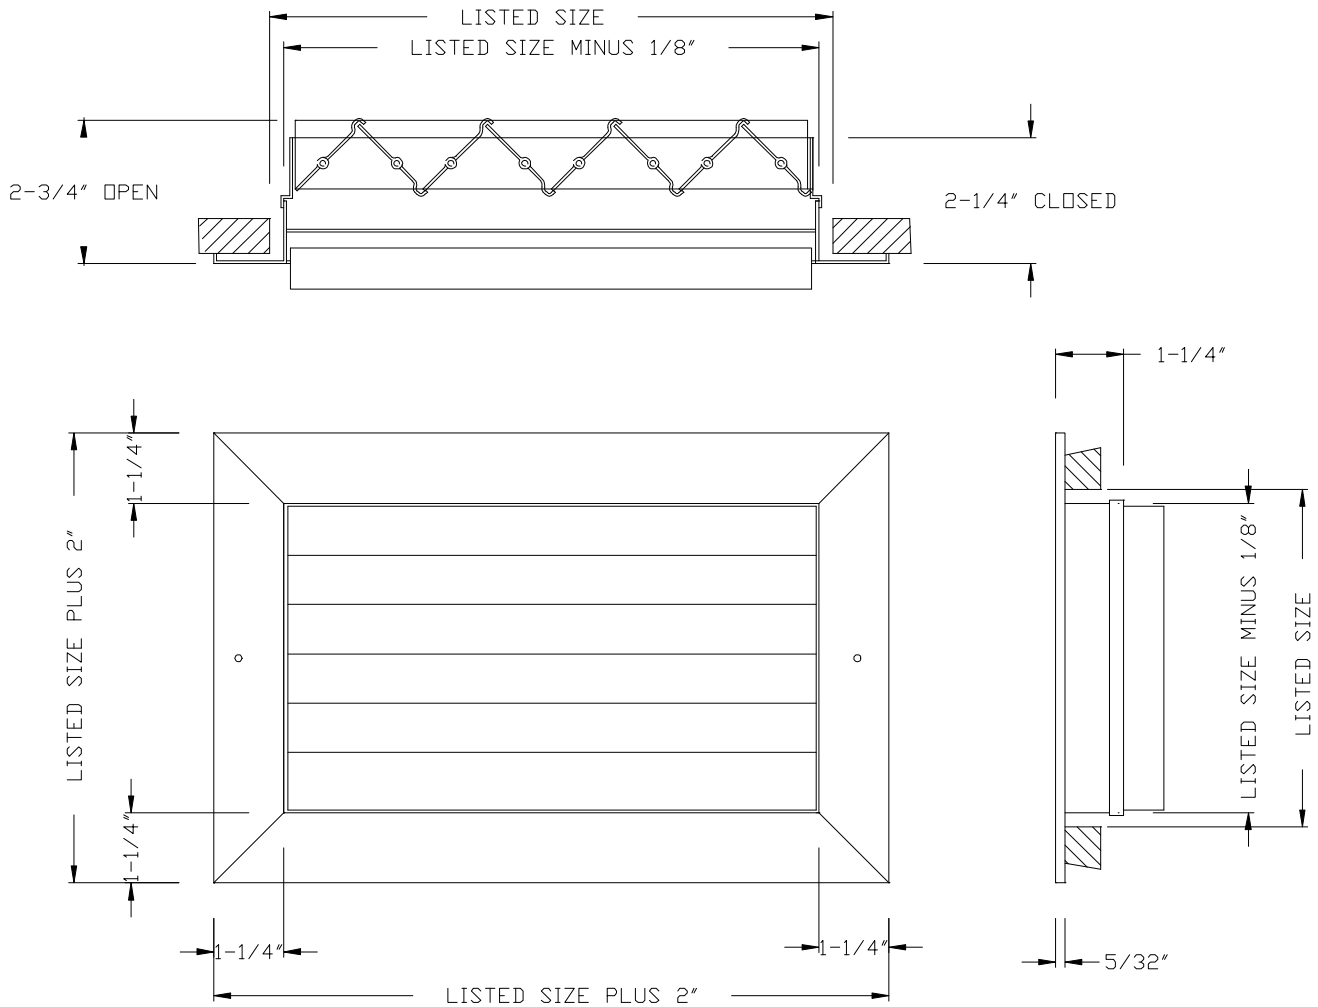

**MODEL LD – CURVED BLADE CEILING SUPPLY W/OBD – 1-WAY**

- 1. ROLLFORMED ALUMINUM CONSTRUCTION
- 2. ADJUSTABLE CURVED BLADES SET AT 15/16" ON CENTER
- 3. ONE WAY AIR PATTERN
- 4. INCLUDES OPPOSED BLADE DAMPER
- 5. WHITE (W) OR ALUMINUM (AL) FINISH

Submittal No. LD	Revision:	Date: 07/07/2010	Submitted by:	Date submitted:
------------------	-----------	------------------	---------------	-----------------

**MODEL LD– CURVED BLADE CEILING SUPPLY W/OBD – 1-WAY**

LD																						
Height	Width																					
	6"	8"	10"	12"	14"	16"	18"	20"	22"	24"	26"	28"	30"	32"	34"	36"	38"	40"	42"	44"	46"	48"
4"	X	X	X	X	X	X	X	X	X	X	X	X	X	X	X	X	X	X	X	X	X	X
5"	X	X	X	X	X	X	X	X	X	X	X	X	X	X	X	X	X	X	X	X	X	X
6"	X	X	X	X	X	X	X	X	X	X	X	X	X	X	X	X	X	X	X	X	X	X
8"		X	X	X	X	X	X	X	X	X	X	X	X	X	X	X	X	X	X	X	X	X
10"			X	X	X	X	X	X	X	X	X	X	X	X	X	X	X	X	X	X	X	X
12"				X	X	X	X	X	X	X	X	X	X	X	X	X	X	X	X	X	X	X
14"					X	X	X	X	X	X	X	X	X	X	X	X	X	X	X	X	X	X
16"						X	X	X	X	X	X	X	X	X	X	X	X	X	X	X	X	X
18"							X	X	X	X	X	X	X	X	X	X	X	X	X	X	X	X
20"								X	X	X	X	X	X	X	X	X	X	X	X	X	X	X
22"									X	X	X	X	X	X	X	X	X	X	X	X	X	X
24"										X	X	X	X	X	X	X	X	X	X	X	X	X
26"											X	X	X	X	X	X	X	X	X	X	X	X
28"												X	X	X	X	X	X	X	X	X	X	X
30"													X	X	X	X	X	X	X	X	X	X
32"														X	X	X	X	X	X	X	X	X
34"															X	X	X	X	X	X	X	X
36"																X	X	X	X	X	X	X
38"																	X	X	X	X	X	X
40"																		X	X	X	X	X
42"																			X	X	X	X
44"																				X	X	X
46"																					X	X
48"																						X