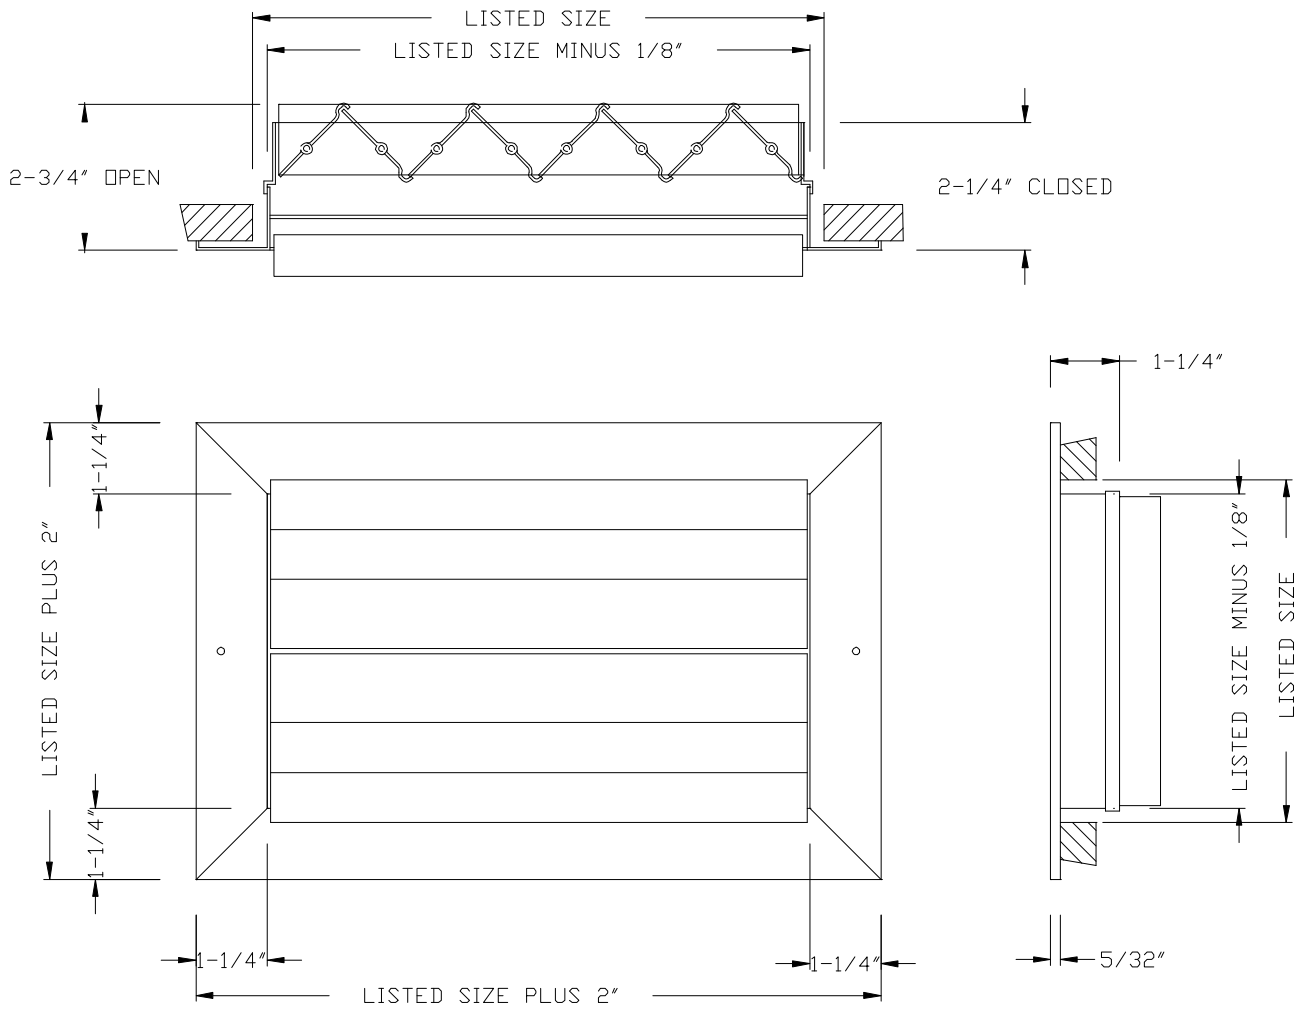

### MODEL LTD – CURVED BLADE CEILING SUPPLY W/OBD – 2-WAY

1. ROLLFORMED ALUMINUM CONSTRUCTION
2. ADJUSTABLE CURVED BLADES SET AT 15/16" ON CENTER
3. TWO WAY AIR PATTERN
4. INCLUDES OPPOSED BLADE DAMPER
5. WHITE (W) OR ALUMINUM (AL) FINISH

Submittal No. LTD	Revision:	Date: 07/07/2010	Submitted by:	Date submitted:
-------------------	-----------	------------------	---------------	-----------------

**MODEL LTD– CURVED BLADE CEILING SUPPLY W/OBD – 2-WAY**

LTD																						
Height	Width																					
	6"	8"	10"	12"	14"	16"	18"	20"	22"	24"	26"	28"	30"	32"	34"	36"	38"	40"	42"	44"	46"	48"
4"	X	X	X	X	X	X	X	X	X	X	X	X	X	X	X	X	X	X	X	X	X	X
5"	X	X	X	X	X	X	X	X	X	X	X	X	X	X	X	X	X	X	X	X	X	X
6"	X	X	X	X	X	X	X	X	X	X	X	X	X	X	X	X	X	X	X	X	X	X
8"		X	X	X	X	X	X	X	X	X	X	X	X	X	X	X	X	X	X	X	X	X
10"			X	X	X	X	X	X	X	X	X	X	X	X	X	X	X	X	X	X	X	X
12"				X	X	X	X	X	X	X	X	X	X	X	X	X	X	X	X	X	X	X
14"					X	X	X	X	X	X	X	X	X	X	X	X	X	X	X	X	X	X
16"						X	X	X	X	X	X	X	X	X	X	X	X	X	X	X	X	X
18"							X	X	X	X	X	X	X	X	X	X	X	X	X	X	X	X
20"								X	X	X	X	X	X	X	X	X	X	X	X	X	X	X
22"									X	X	X	X	X	X	X	X	X	X	X	X	X	X
24"										X	X	X	X	X	X	X	X	X	X	X	X	X
26"											X	X	X	X	X	X	X	X	X	X	X	X
28"												X	X	X	X	X	X	X	X	X	X	X
30"													X	X	X	X	X	X	X	X	X	X
32"														X	X	X	X	X	X	X	X	X
34"															X	X	X	X	X	X	X	X
36"																X	X	X	X	X	X	X
38"																	X	X	X	X	X	X
40"																		X	X	X	X	X
42"																			X	X	X	X
44"																				X	X	X
46"																					X	X
48"																						X