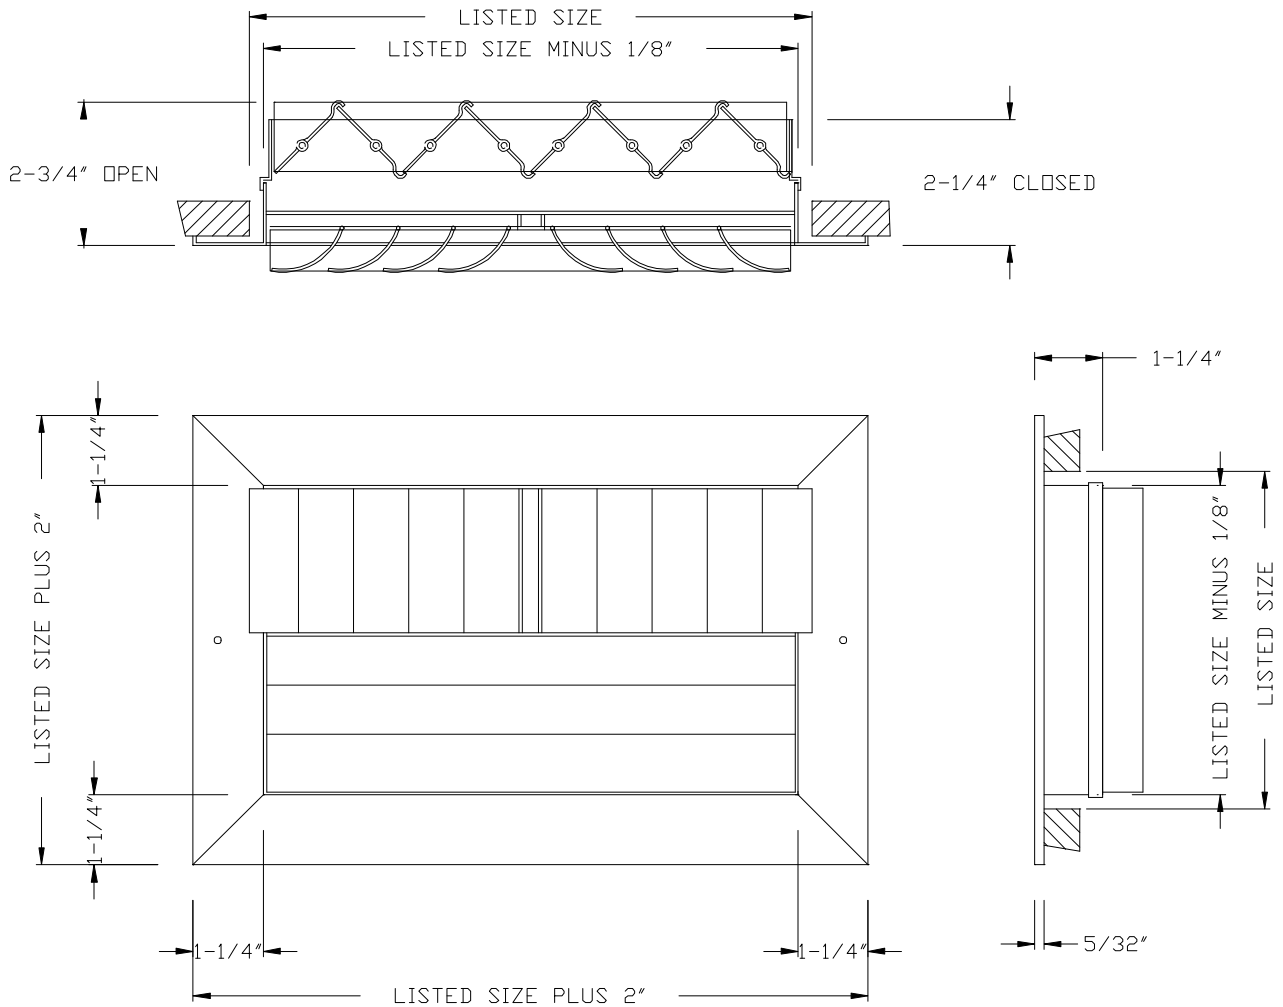

MODEL LTC3D – CURVED BLADE CEILING SUPPLY W/OBD – 3-WAY CORNER

1. ROLLFORMED ALUMINUM CONSTRUCTION
2. ADJUSTABLE CURVED BLADES SET AT 15/16" ON CENTER
3. THREE WAY CORNER AIR PATTERN
4. INCLUDES OPPOSED BLADE DAMPER
5. WHITE (W) OR ALUMINUM (AL) FINISH

MODEL LTC3D– CURVED BLADE CEILING SUPPLY W/OBD – 3-WAY CORNER

LTCD / LTC3D																						
Height	Width																					
	6"	8"	10"	12"	14"	16"	18"	20"	22"	24"	26"	28"	30"	32"	34"	36"	38"	40"	42"	44"	46"	48"
4"	X	X	X	X	X	X	X	X	X	X	X	X	X	X	X	X	X	X	X	X	X	X
5"	X	X	X	X	X	X	X	X	X	X	X	X	X	X	X	X	X	X	X	X	X	X
6"	X	X	X	X	X	X	X	X	X	X	X	X	X	X	X	X	X	X	X	X	X	X
8"		X	X	X	X	X	X	X	X	X	X	X	X	X	X	X	X	X	X	X	X	X
10"			X	X	X	X	X	X	X	X	X	X	X	X	X	X	X	X	X	X	X	X
12"				X	X	X	X	X	X	X	X	X	X	X	X	X	X	X	X	X	X	X
14"					X	X	X	X	X	X	X	X	X	X	X	X	X	X	X	X	X	X
16"						X	X	X	X	X	X	X	X	X	X	X	X	X	X	X	X	X
18"							X	X	X	X	X	X	X	X	X	X	X	X	X	X	X	X
20"								X	X	X	X	X	X	X	X	X	X	X	X	X	X	X
22"									X	X	X	X	X	X	X	X	X	X	X	X	X	X
24"										X	X	X	X	X	X	X	X	X	X	X	X	X
26"											X	X	X	X	X	X	X	X	X	X	X	X
28"												X	X	X	X	X	X	X	X	X	X	X
30"													X	X	X	X	X	X	X	X	X	X
32"														X	X	X	X	X	X	X	X	X
34"															X	X	X	X	X	X	X	X
36"																X	X	X	X	X	X	X
38"																	X	X	X	X	X	X
40"																		X	X	X	X	X
42"																			X	X	X	X
44"																				X	X	X
46"																					X	X
48"																						X