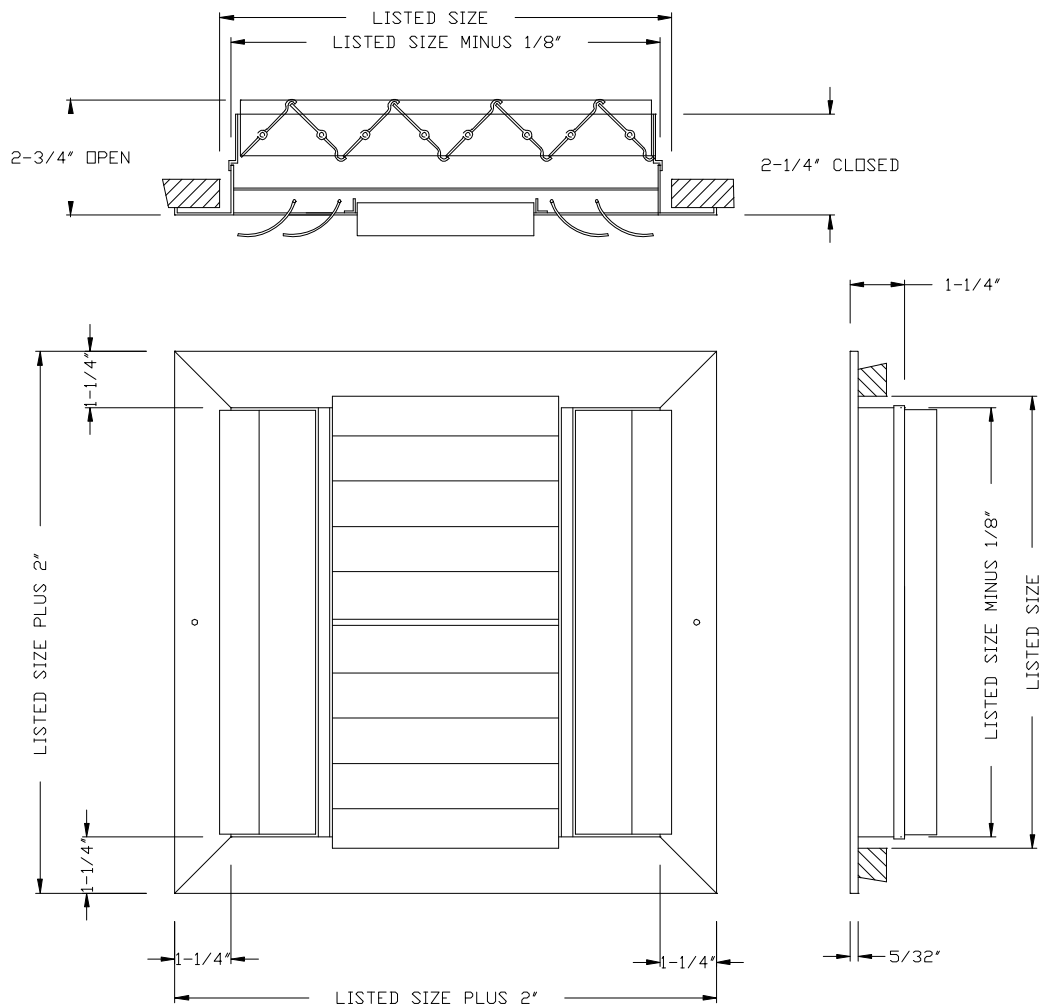

MODEL LS4D – CURVED BLADE CEILING SUPPLY W/OBD – 4-WAY

1. ROLLFORMED ALUMINUM CONSTRUCTION
2. ADJUSTABLE CURVED BLADES SET AT 15/16" ON CENTER
3. FOUR WAY AIR PATTERN
4. INCLUDES OPPOSED BLADE DAMPER
5. WHITE (W) OR ALUMINUM (AL) FINISH

MODEL LS4D– CURVED BLADE CEILING SUPPLY W/OBD – 4-WAY

LS3D / LS4D																						
Height	Width																					
	6"	8"	10"	12"	14"	16"	18"	20"	22"	24"	26"	28"	30"	32"	34"	36"	38"	40"	42"	44"	46"	48"
4"	X	X	X	X	X	X	X	X	X	X	X	X	X	X	X	X	X	X	X	X	X	X
5"	X	X	X	X	X	X	X	X	X	X	X	X	X	X	X	X	X	X	X	X	X	X
6"	X	X	X	X	X	X	X	X	X	X	X	X	X	X	X	X	X	X	X	X	X	X
8"		X	X	X	X	X	X	X	X	X	X	X	X	X	X	X	X	X	X	X	X	X
10"			X	X	X	X	X	X	X	X	X	X	X	X	X	X	X	X	X	X	X	X
12"				X	X	X	X	X	X	X	X	X	X	X	X	X	X	X	X	X	X	X
14"					X	X	X	X	X	X	X	X	X	X	X	X	X	X	X	X	X	X
16"						X	X	X	X	X	X	X	X	X	X	X	X	X	X	X	X	X
18"							X	X	X	X	X	X	X	X	X	X	X	X	X	X	X	X
20"								X	X	X	X	X	X	X	X	X	X	X	X	X	X	X
22"									X	X	X	X	X	X	X	X	X	X	X	X	X	X
24"										X	X	X	X	X	X	X	X	X	X	X	X	X
26"											X	X	X	X	X	X	X	X	X	X	X	X
28"												X	X	X	X	X	X	X	X	X	X	X
30"													X	X	X	X	X	X	X	X	X	X
32"														X	X	X	X	X	X	X	X	X
34"															X	X	X	X	X	X	X	X
36"																X	X	X	X	X	X	X
38"																	X	X	X	X	X	X
40"																		X	X	X	X	X
42"																			X	X	X	X
44"																				X	X	X
46"																					X	X
48"																						X