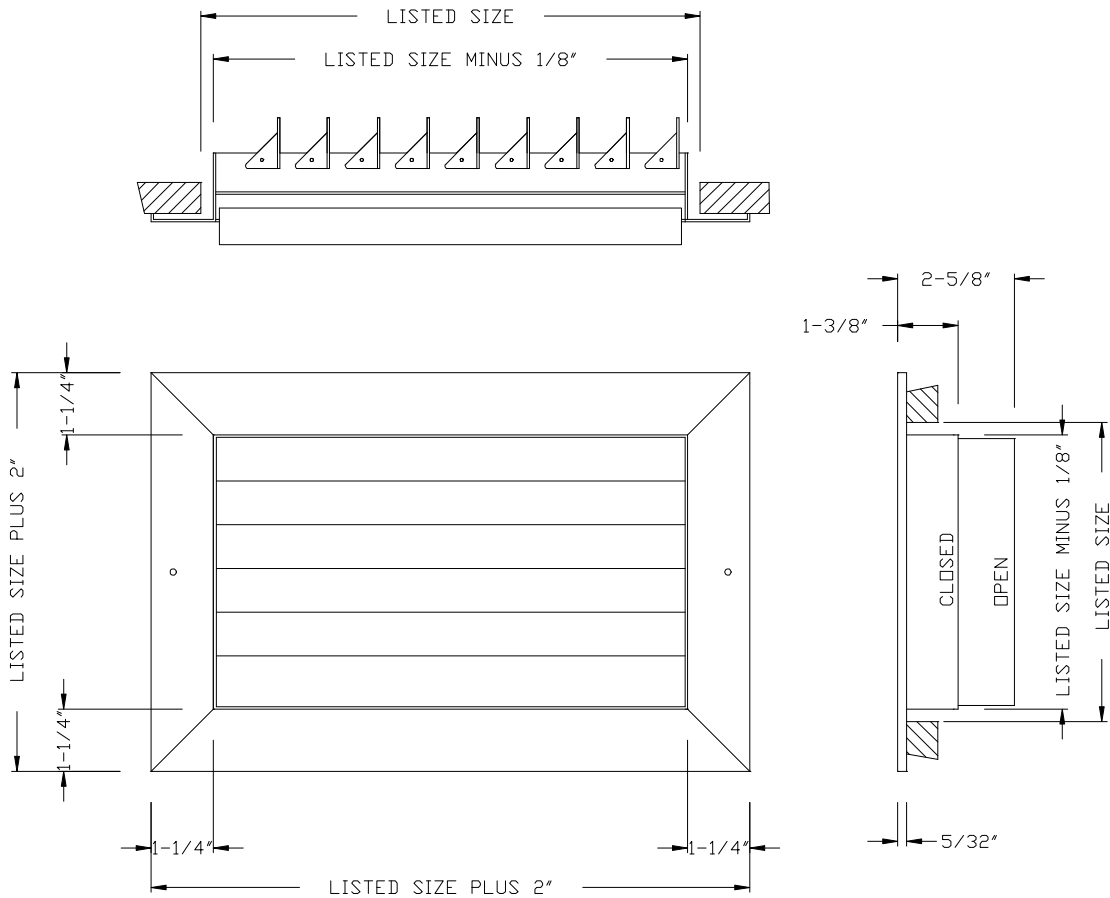

**MODEL LM – CURVED BLADE CEILING SUPPLY W/MS DAMPER – 1-WAY**

1. ROLLFORMED ALUMINUM CONSTRUCTION
2. ADJUSTABLE CURVED BLADES SET AT 15/16" ON CENTER
3. ONE WAY AIR PATTERN
4. INCLUDES MULTI-SHUTTER DAMPER
5. WHITE (W) OR ALUMINUM (AL) FINISH

LM											
Height	Width										
	6"	8"	10"	12"	14"	16"	18"	20"	22"	24"	
4"	X	X	X	X	X	X	X	X	X	X	X
5"	X	X	X	X	X	X	X	X	X	X	X
6"	X	X	X	X	X	X	X	X	X	X	X
8"		X	X	X	X	X	X	X	X	X	X
10"			X	X	X	X	X	X	X	X	X
12"				X	X	X	X	X	X	X	X
14"					X	X	X	X	X	X	X
16"						X	X	X	X	X	X
18"							X	X	X	X	X
20"								X	X	X	X
22"									X	X	X
24"										X	X