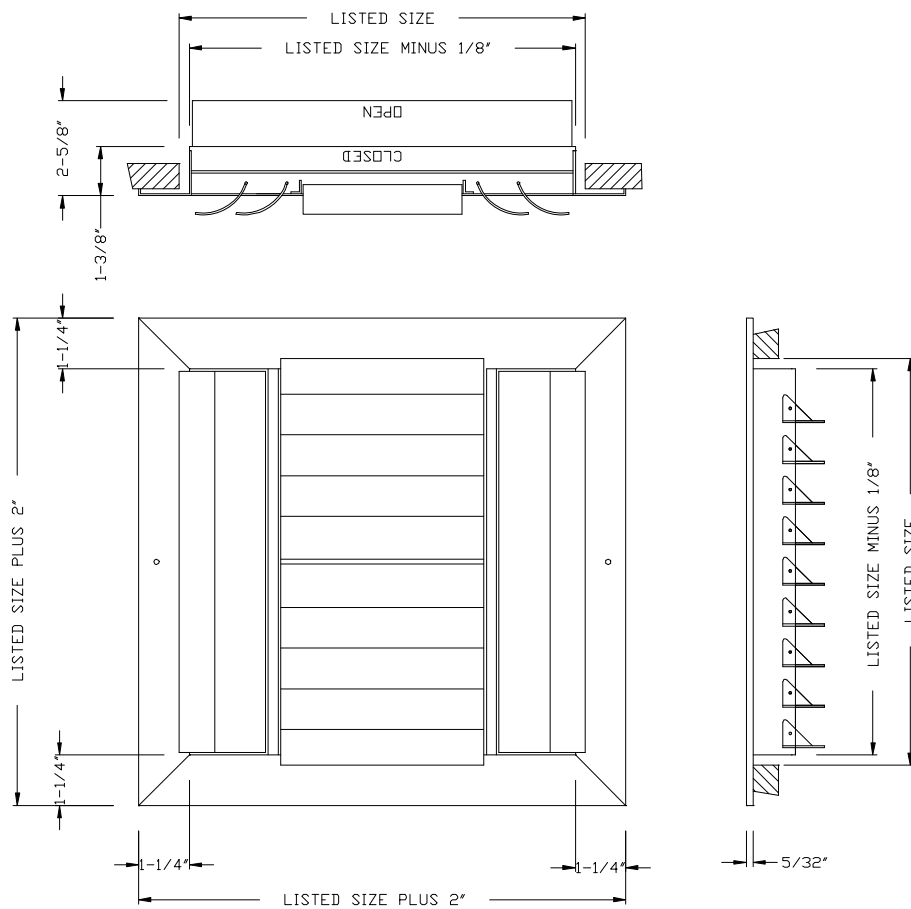

MODEL LS4M – CURVED BLADE CEILING SUPPLY W/MS DAMPER – 4-WAY

1. ROLLFORMED ALUMINUM CONSTRUCTION
2. ADJUSTABLE CURVED BLADES SET AT 15/16" ON CENTER
3. FOUR WAY AIR PATTERN
4. INCLUDES MULTI-SHUTTER DAMPER
5. WHITE (W) OR ALUMINUM (AL) FINISH

LS4M					
Height	Width				
	6"	8"	10"	12"	14"
6"	X				
8"		X			
10"			X		
12"				X	
14"					X

Submittal No. LS4M

Revision:

Date: 07/07/2010

Submitted by:

Date submitted: