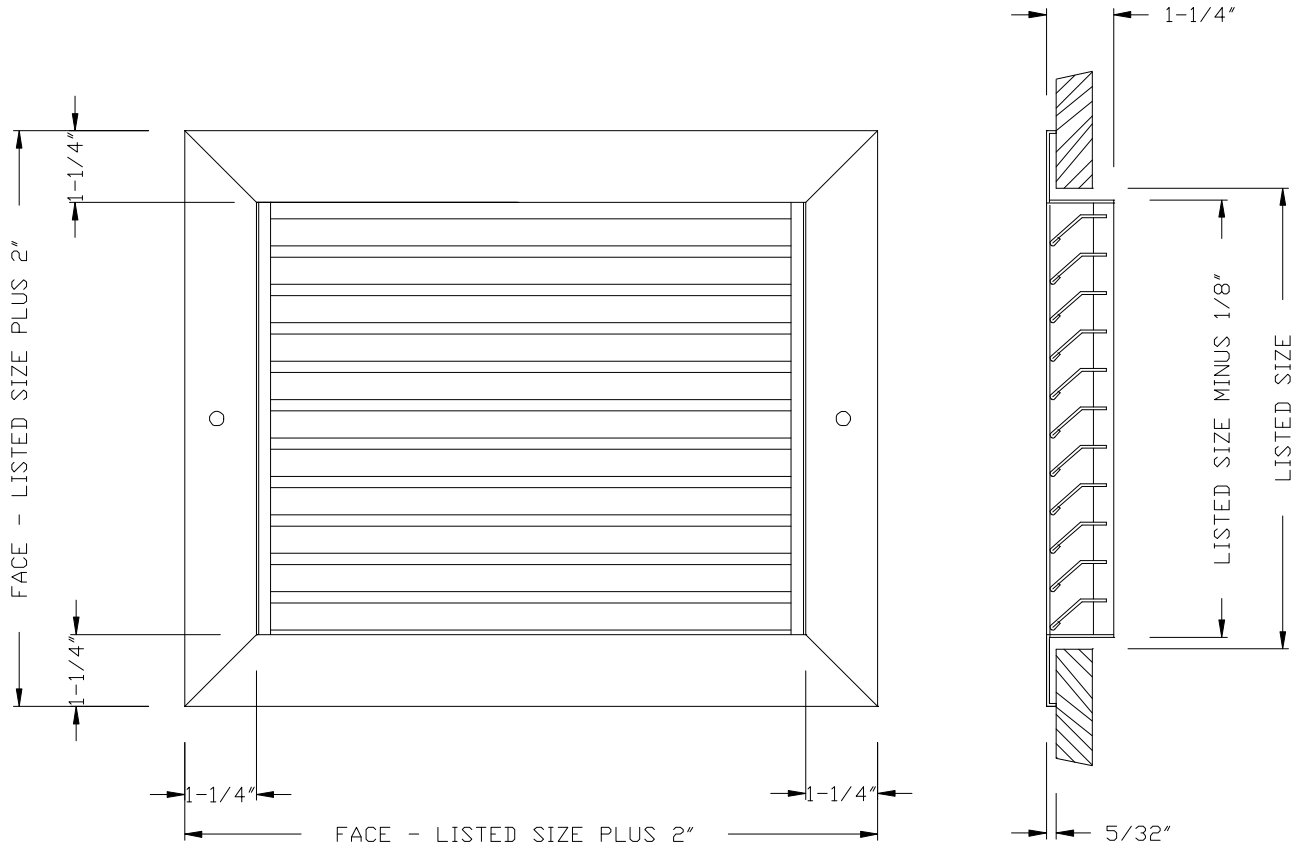

MODEL RH – FIXED BAR RETURN AIR GRILLE

1. ROLLFORMED ALUMINUM CONSTRUCTION
2. HORIZONTAL BLADES FIXED AT 45 DEGREES
3. BLADES SPACED AT 2/3" ON CENTER
4. GRILLE ONLY
5. WHITE (W) OR ALUMINUM (AL) FINISH

MODEL RH
FIXED BAR RETURN AIR GRILLE
ALUMINUM

MODEL RH – FIXED BAR RETURN AIR GRILLE

RH																							
Width																							
Height	6"	8"	10"	12"	14"	16"	18"	20"	22"	24"	26"	28"	30"	32"	34"	36"	38"	40"	42"	44"	46"	48"	
4"	X	X	X	X	X	X	X	X	X	X	X	X	X	X	X	X	X	X	X	X	X	X	
5"	X	X	X	X	X	X	X	X	X	X	X	X	X	X	X	X	X	X	X	X	X	X	
6"	X	X	X	X	X	X	X	X	X	X	X	X	X	X	X	X	X	X	X	X	X	X	
8"		X	X	X	X	X	X	X	X	X	X	X	X	X	X	X	X	X	X	X	X	X	
10"			X	X	X	X	X	X	X	X	X	X	X	X	X	X	X	X	X	X	X	X	
12"				X	X	X	X	X	X	X	X	X	X	X	X	X	X	X	X	X	X	X	
14"					X	X	X	X	X	X	X	X	X	X	X	X	X	X	X	X	X	X	
16"						X	X	X	X	X	X	X	X	X	X	X	X	X	X	X	X	X	
18"							X	X	X	X	X	X	X	X	X	X	X	X	X	X	X	X	
20"								X	X	X	X	X	X	X	X	X	X	X	X	X	X	X	
22"									X	X	X	X	X	X	X	X	X	X	X	X	X	X	
24"										X	X	X	X	X	X	X	X	X	X	X	X	X	
26"											X	X	X	X	X	X	X	X	X	X	X	X	
28"												X	X	X	X	X	X	X	X	X	X	X	
30"													X	X	X	X	X	X	X	X	X	X	
32"														X	X	X	X	X	X	X	X	X	
34"															X	X	X	X	X	X	X	X	
36"																X	X	X	X	X	X	X	
38"																	X	X	X	X	X	X	
40"																		X	X	X	X	X	
42"																			X	X	X	X	
44"																				X	X	X	
46"																					X	X	
48"																						X	