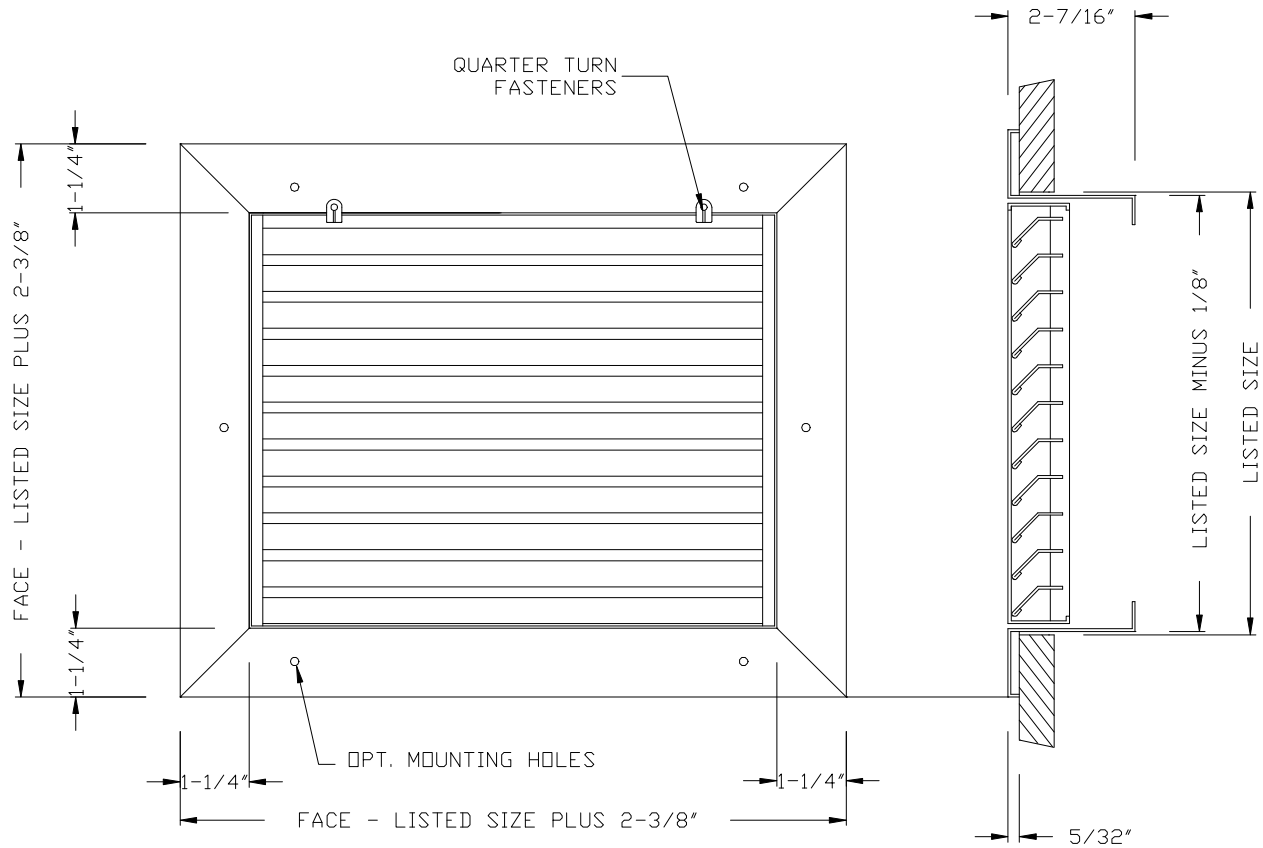

MODEL RHF – FIXED BAR RETURN AIR FILTER GRILLE

1. ROLLFORMED ALUMINUM CONSTRUCTION
2. HORIZONTAL BLADES FIXED AT 45 DEGREES
3. BLADES SPACED AT 2/3" ON CENTER
4. ACCEPTS 1" DISPOSABLE FILTER (NOT INCLUDED)
5. HINGED FACE WITH ¼ TURN LATCHES FOR EASY ACCESS
6. ORDER AS RHF NSH FOR NO SCREW HOLES IN FRAME
7. WHITE (W) OR ALUMINUM (AL) FINISH

MODEL RHF – FIXED BAR RETURN AIR FILTER GRILLE

RHF																							
Height	Width																						
	6"	8"	10"	12"	14"	16"	18"	20"	22"	24"	26"	28"	30"	32"	34"	36"	38"	40"	42"	44"	46"	48"	
4"	X	X	X	X	X	X	X	X	X	X	X	X	X	X	X	X	X	X	X	X	X	X	X
5"	X	X	X	X	X	X	X	X	X	X	X	X	X	X	X	X	X	X	X	X	X	X	X
6"	X	X	X	X	X	X	X	X	X	X	X	X	X	X	X	X	X	X	X	X	X	X	X
8"		X	X	X	X	X	X	X	X	X	X	X	X	X	X	X	X	X	X	X	X	X	X
10"			X	X	X	X	X	X	X	X	X	X	X	X	X	X	X	X	X	X	X	X	X
12"				X	X	X	X	X	X	X	X	X	X	X	X	X	X	X	X	X	X	X	X
14"					X	X	X	X	X	X	X	X	X	X	X	X	X	X	X	X	X	X	X
16"						X	X	X	X	X	X	X	X	X	X	X	X	X	X	X	X	X	X
18"							X	X	X	X	X	X	X	X	X	X	X	X	X	X	X	X	X
20"								X	X	X	X	X	X	X	X	X	X	X	X	X	X	X	X
22"									X	X	X	X	X	X	X	X	X	X	X	X	X	X	X
24"										X	X	X	X	X	X	X	X	X	X	X	X	X	X
26"											X	X	X	X	X	X	X	X	X	X	X	X	X
28"												X	X	X	X	X	X	X	X	X	X	X	X
30"													X	X	X	X	X	X	X	X	X	X	X
32"														X	X	X	X	X	X	X	X	X	X
34"															X	X	X	X	X	X	X	X	X
36"																X	X	X	X	X	X	X	X
38"																	X	X	X	X	X	X	X
40"																		X	X	X	X	X	X
42"																			X	X	X	X	X
44"																				X	X	X	X
46"																					X	X	X
48"																						X	X