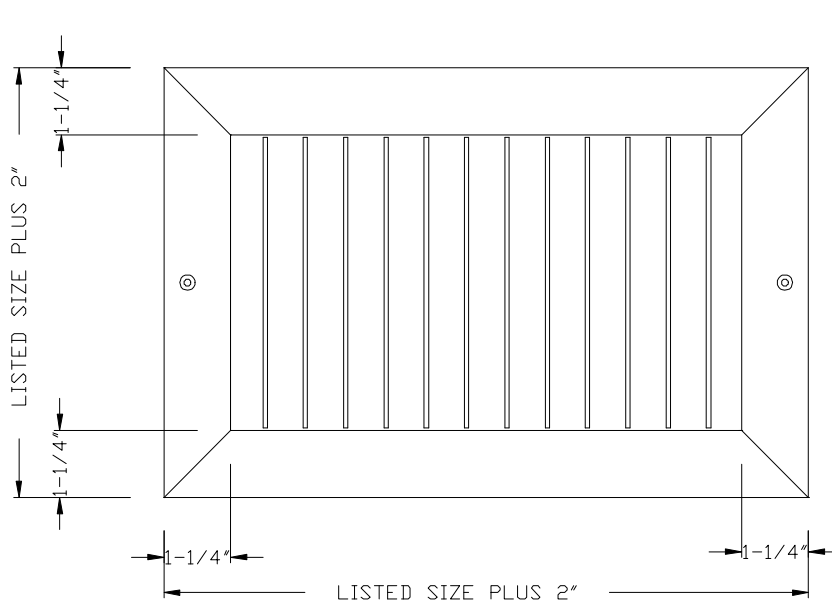

**MODEL V4002 – SINGLE DEFLECTION SIDEWALL SUPPLY GRILLE ONLY –  
 VERTICAL BLADES**

1. EXTRUDED ALUMINUM CONSTRUCTION
2. SINGLE DEFLECTION
3. ADJUSTABLE VERTICAL BLADES
4. BLADES SPACED AT 2/3" ON CENTER
5. GRILLE ONLY
6. WHITE (W) OR ALUMINUM (AL) FINISH

# MODEL V4002

SINGLE DEFLECTION SIDEWALL SUPPLY  
GRILLE ONLY – VERTICAL BLADES  
EXTRUDED ALUMINUM

## MODEL V4002 – SINGLE DEFLECTION SIDEWALL SUPPLY GRILLE ONLY – VERTICAL BLADES

V4002																							
Height	Width																						
	6"	8"	10"	12"	14"	16"	18"	20"	22"	24"	26"	28"	30"	32"	34"	36"	38"	40"	42"	44"	46"	48"	
4"	X	X	X	X	X	X	X	X	X	X	X	X	X	X	X	X	X	X	X	X	X	X	
5"	X	X	X	X	X	X	X	X	X	X	X	X	X	X	X	X	X	X	X	X	X	X	
6"	X	X	X	X	X	X	X	X	X	X	X	X	X	X	X	X	X	X	X	X	X	X	
8"		X	X	X	X	X	X	X	X	X	X	X	X	X	X	X	X	X	X	X	X	X	
10"			X	X	X	X	X	X	X	X	X	X	X	X	X	X	X	X	X	X	X	X	
12"				X	X	X	X	X	X	X	X	X	X	X	X	X	X	X	X	X	X	X	
14"					X	X	X	X	X	X	X	X	X	X	X	X	X	X	X	X	X	X	
16"						X	X	X	X	X	X	X	X	X	X	X	X	X	X	X	X	X	
18"							X	X	X	X	X	X	X	X	X	X	X	X	X	X	X	X	
20"								X	X	X	X	X	X	X	X	X	X	X	X	X	X	X	
22"									X	X	X	X	X	X	X	X	X	X	X	X	X	X	
24"										X	X	X	X	X	X	X	X	X	X	X	X	X	
26"											X	X	X	X	X	X	X	X	X	X	X	X	
28"												X	X	X	X	X	X	X	X	X	X	X	
30"													X	X	X	X	X	X	X	X	X	X	
32"														X	X	X	X	X	X	X	X	X	
34"															X	X	X	X	X	X	X	X	
36"																X	X	X	X	X	X	X	
38"																	X	X	X	X	X	X	
40"																		X	X	X	X	X	
42"																			X	X	X	X	
44"																				X	X	X	
46"																					X	X	
48"																						X	