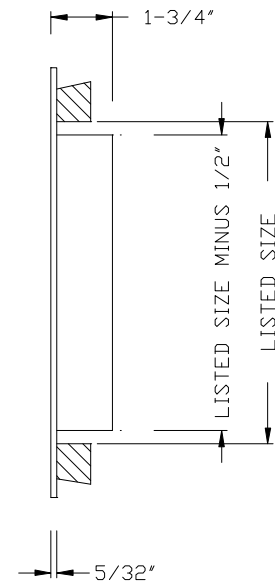

**MODEL V4002 – SINGLE DEFLECTION SIDEWALL SUPPLY GRILLE ONLY –  
 VERTICAL BLADES**

1. EXTRUDED ALUMINUM CONSTRUCTION
2. SINGLE DEFLECTION
3. ADJUSTABLE VERTICAL BLADES
4. BLADES SPACED AT 2/3" ON CENTER
5. GRILLE ONLY
6. WHITE (W) OR ALUMINUM (AL) FINISH

# MODEL V4002

SINGLE DEFLECTION SIDEWALL SUPPLY  
GRILLE ONLY – VERTICAL BLADES  
EXTRUDED ALUMINUM

## MODEL V4002 – SINGLE DEFLECTION SIDEWALL SUPPLY GRILLE ONLY – VERTICAL BLADES

V4002																							
Height	Width																						
	6"	8"	10"	12"	14"	16"	18"	20"	22"	24"	26"	28"	30"	32"	34"	36"	38"	40"	42"	44"	46"	48"	
4"	X	X	X	X	X	X	X	X	X	X	X	X	X	X	X	X	X	X	X	X	X	X	
5"	X	X	X	X	X	X	X	X	X	X	X	X	X	X	X	X	X	X	X	X	X	X	
6"	X	X	X	X	X	X	X	X	X	X	X	X	X	X	X	X	X	X	X	X	X	X	
8"		X	X	X	X	X	X	X	X	X	X	X	X	X	X	X	X	X	X	X	X	X	
10"			X	X	X	X	X	X	X	X	X	X	X	X	X	X	X	X	X	X	X	X	
12"				X	X	X	X	X	X	X	X	X	X	X	X	X	X	X	X	X	X	X	
14"					X	X	X	X	X	X	X	X	X	X	X	X	X	X	X	X	X	X	
16"						X	X	X	X	X	X	X	X	X	X	X	X	X	X	X	X	X	
18"							X	X	X	X	X	X	X	X	X	X	X	X	X	X	X	X	
20"								X	X	X	X	X	X	X	X	X	X	X	X	X	X	X	
22"									X	X	X	X	X	X	X	X	X	X	X	X	X	X	
24"										X	X	X	X	X	X	X	X	X	X	X	X	X	
26"											X	X	X	X	X	X	X	X	X	X	X	X	
28"												X	X	X	X	X	X	X	X	X	X	X	
30"													X	X	X	X	X	X	X	X	X	X	
32"														X	X	X	X	X	X	X	X	X	
34"															X	X	X	X	X	X	X	X	
36"																X	X	X	X	X	X	X	
38"																	X	X	X	X	X	X	
40"																		X	X	X	X	X	
42"																			X	X	X	X	
44"																				X	X	X	
46"																					X	X	
48"																						X	