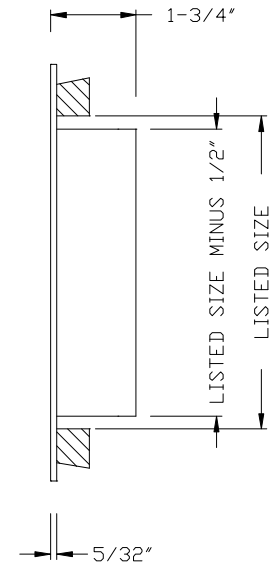

**MODEL V4004 – DOUBLE DEFLECTION SIDEWALL SUPPLY GRILLE ONLY –  
 VERTICAL FRONT BLADES**

1. EXTRUDED ALUMINUM CONSTRUCTION
2. DOUBLE DEFLECTION
3. ADJUSTABLE VERTICAL FRONT BLADES
4. ADJUSTABLE HORIZONTAL BACK BLADES
5. BLADES SPACED AT 2/3" ON CENTER
6. GRILLE ONLY
7. WHITE (W) OR ALUMINUM (AL) FINISH

# MODEL V4004

DOUBLE DEFLECTION SIDEWALL SUPPLY  
GRILLE ONLY – VERTICAL FRONT BLADES  
EXTRUDED ALUMINUM

## MODEL V4004 – DOUBLE DEFLECTION SIDEWALL SUPPLY GRILLE ONLY – VERTICAL FRONT BLADES

V4004																						
Width																						
Height	6"	8"	10"	12"	14"	16"	18"	20"	22"	24"	26"	28"	30"	32"	34"	36"	38"	40"	42"	44"	46"	48"
4"	X	X	X	X	X	X	X	X	X	X	X	X	X	X	X	X	X	X	X	X	X	X
5"	X	X	X	X	X	X	X	X	X	X	X	X	X	X	X	X	X	X	X	X	X	X
6"	X	X	X	X	X	X	X	X	X	X	X	X	X	X	X	X	X	X	X	X	X	X
8"		X	X	X	X	X	X	X	X	X	X	X	X	X	X	X	X	X	X	X	X	X
10"			X	X	X	X	X	X	X	X	X	X	X	X	X	X	X	X	X	X	X	X
12"				X	X	X	X	X	X	X	X	X	X	X	X	X	X	X	X	X	X	X
14"					X	X	X	X	X	X	X	X	X	X	X	X	X	X	X	X	X	X
16"						X	X	X	X	X	X	X	X	X	X	X	X	X	X	X	X	X
18"							X	X	X	X	X	X	X	X	X	X	X	X	X	X	X	X
20"								X	X	X	X	X	X	X	X	X	X	X	X	X	X	X
22"									X	X	X	X	X	X	X	X	X	X	X	X	X	X
24"										X	X	X	X	X	X	X	X	X	X	X	X	X
26"											X	X	X	X	X	X	X	X	X	X	X	X
28"												X	X	X	X	X	X	X	X	X	X	X
30"													X	X	X	X	X	X	X	X	X	X
32"														X	X	X	X	X	X	X	X	X
34"															X	X	X	X	X	X	X	X
36"																X	X	X	X	X	X	X
38"																	X	X	X	X	X	X
40"																		X	X	X	X	X
42"																			X	X	X	X
44"																				X	X	X
46"																					X	X
48"																						X