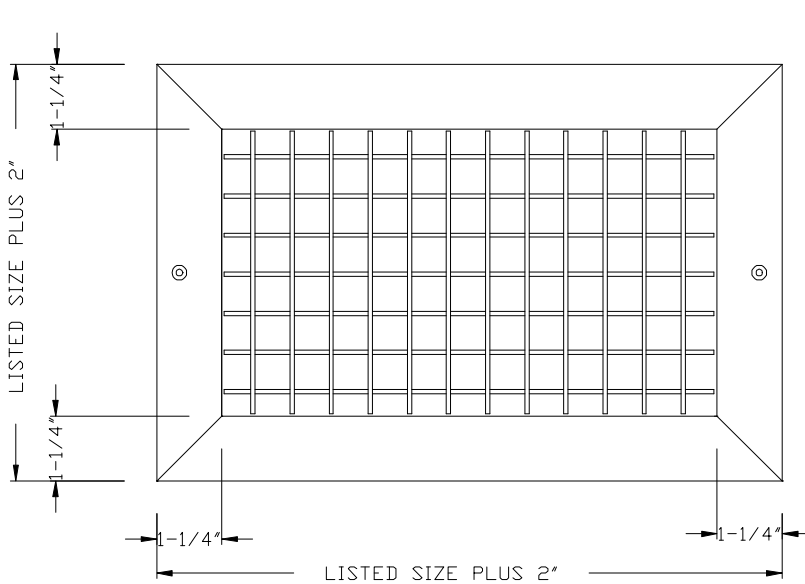

**MODEL V4004 – DOUBLE DEFLECTION SIDEWALL SUPPLY GRILLE ONLY –  
 VERTICAL FRONT BLADES**

1. EXTRUDED ALUMINUM CONSTRUCTION
2. DOUBLE DEFLECTION
3. ADJUSTABLE VERTICAL FRONT BLADES
4. ADJUSTABLE HORIZONTAL BACK BLADES
5. BLADES SPACED AT 2/3" ON CENTER
6. GRILLE ONLY
7. WHITE (W) OR ALUMINUM (AL) FINISH

# MODEL V4004

DOUBLE DEFLECTION SIDEWALL SUPPLY  
GRILLE ONLY – VERTICAL FRONT BLADES  
EXTRUDED ALUMINUM

## MODEL V4004 – DOUBLE DEFLECTION SIDEWALL SUPPLY GRILLE ONLY – VERTICAL FRONT BLADES

V4004																						
Width																						
Height	6"	8"	10"	12"	14"	16"	18"	20"	22"	24"	26"	28"	30"	32"	34"	36"	38"	40"	42"	44"	46"	48"
4"	X	X	X	X	X	X	X	X	X	X	X	X	X	X	X	X	X	X	X	X	X	X
5"	X	X	X	X	X	X	X	X	X	X	X	X	X	X	X	X	X	X	X	X	X	X
6"	X	X	X	X	X	X	X	X	X	X	X	X	X	X	X	X	X	X	X	X	X	X
8"		X	X	X	X	X	X	X	X	X	X	X	X	X	X	X	X	X	X	X	X	X
10"			X	X	X	X	X	X	X	X	X	X	X	X	X	X	X	X	X	X	X	X
12"				X	X	X	X	X	X	X	X	X	X	X	X	X	X	X	X	X	X	X
14"					X	X	X	X	X	X	X	X	X	X	X	X	X	X	X	X	X	X
16"						X	X	X	X	X	X	X	X	X	X	X	X	X	X	X	X	X
18"							X	X	X	X	X	X	X	X	X	X	X	X	X	X	X	X
20"								X	X	X	X	X	X	X	X	X	X	X	X	X	X	X
22"									X	X	X	X	X	X	X	X	X	X	X	X	X	X
24"										X	X	X	X	X	X	X	X	X	X	X	X	X
26"											X	X	X	X	X	X	X	X	X	X	X	X
28"												X	X	X	X	X	X	X	X	X	X	X
30"													X	X	X	X	X	X	X	X	X	X
32"														X	X	X	X	X	X	X	X	X
34"															X	X	X	X	X	X	X	X
36"																X	X	X	X	X	X	X
38"																	X	X	X	X	X	X
40"																		X	X	X	X	X
42"																			X	X	X	X
44"																				X	X	X
46"																					X	X
48"																						X