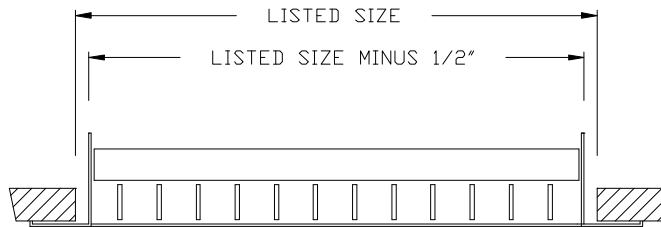

**MODEL V4004 – DOUBLE DEFLECTION SIDEWALL SUPPLY GRILLE ONLY –  
 VERTICAL FRONT BLADES**

1. EXTRUDED ALUMINUM CONSTRUCTION
2. DOUBLE DEFLECTION
3. ADJUSTABLE VERTICAL FRONT BLADES
4. ADJUSTABLE HORIZONTAL BACK BLADES
5. BLADES SPACED AT 2/3" ON CENTER
6. GRILLE ONLY
7. WHITE (W) OR ALUMINUM (AL) FINISH

# MODEL V4004

DOUBLE DEFLECTION SIDEWALL SUPPLY  
GRILLE ONLY – VERTICAL FRONT BLADES  
EXTRUDED ALUMINUM

## MODEL V4004 – DOUBLE DEFLECTION SIDEWALL SUPPLY GRILLE ONLY – VERTICAL FRONT BLADES

V4004																						
Width																						
Height	6"	8"	10"	12"	14"	16"	18"	20"	22"	24"	26"	28"	30"	32"	34"	36"	38"	40"	42"	44"	46"	48"
4"	X	X	X	X	X	X	X	X	X	X	X	X	X	X	X	X	X	X	X	X	X	X
5"	X	X	X	X	X	X	X	X	X	X	X	X	X	X	X	X	X	X	X	X	X	X
6"	X	X	X	X	X	X	X	X	X	X	X	X	X	X	X	X	X	X	X	X	X	X
8"		X	X	X	X	X	X	X	X	X	X	X	X	X	X	X	X	X	X	X	X	X
10"			X	X	X	X	X	X	X	X	X	X	X	X	X	X	X	X	X	X	X	X
12"				X	X	X	X	X	X	X	X	X	X	X	X	X	X	X	X	X	X	X
14"					X	X	X	X	X	X	X	X	X	X	X	X	X	X	X	X	X	X
16"						X	X	X	X	X	X	X	X	X	X	X	X	X	X	X	X	X
18"							X	X	X	X	X	X	X	X	X	X	X	X	X	X	X	X
20"								X	X	X	X	X	X	X	X	X	X	X	X	X	X	X
22"									X	X	X	X	X	X	X	X	X	X	X	X	X	X
24"										X	X	X	X	X	X	X	X	X	X	X	X	X
26"											X	X	X	X	X	X	X	X	X	X	X	X
28"												X	X	X	X	X	X	X	X	X	X	X
30"													X	X	X	X	X	X	X	X	X	X
32"														X	X	X	X	X	X	X	X	X
34"															X	X	X	X	X	X	X	X
36"																X	X	X	X	X	X	X
38"																	X	X	X	X	X	X
40"																		X	X	X	X	X
42"																			X	X	X	X
44"																				X	X	X
46"																					X	X
48"																						X