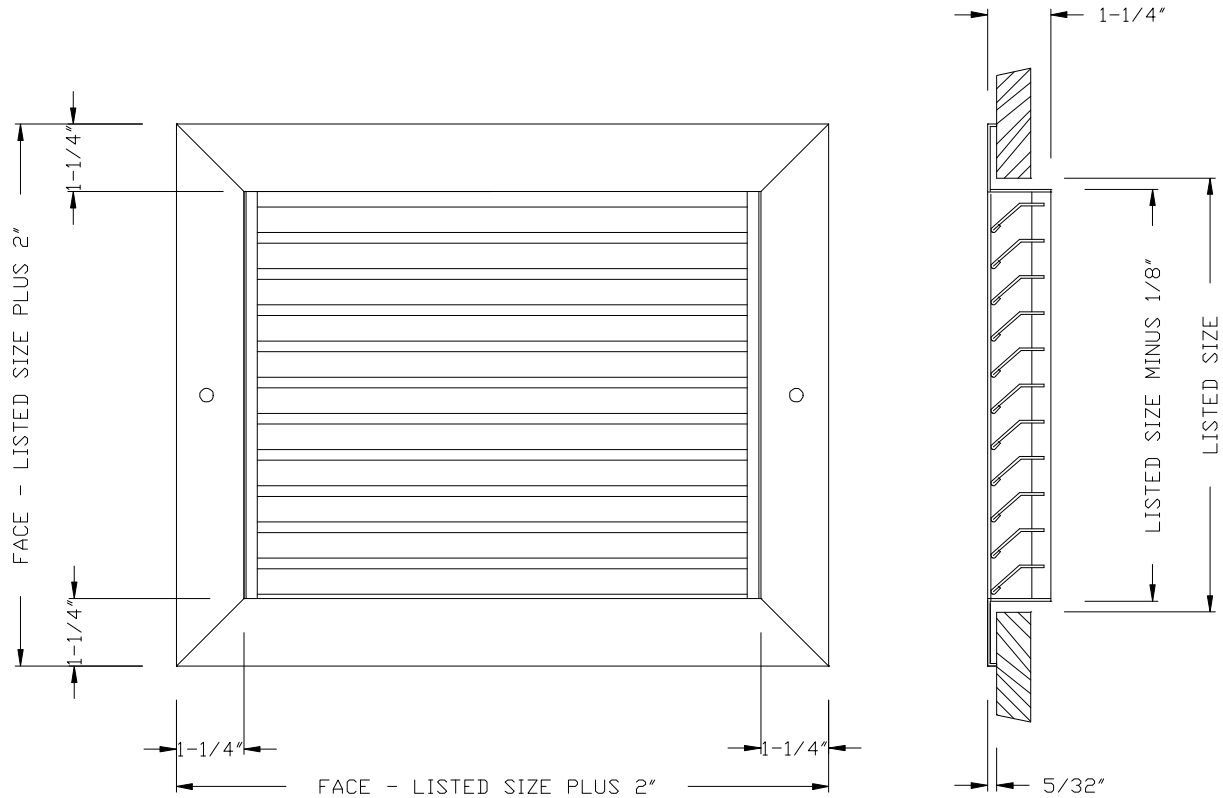

MODEL RHE – FIXED BAR RETURN AIR GRILLE

1. EXTRUDED ALUMINUM CONSTRUCTION
2. FIXED HORIZONTAL BLADES FIXED AT 45 DEGREES
3. BLADES SPACED AT 2/3" ON CENTER
4. GRILLE ONLY
5. WHITE (W) OR ALUMINUM (AL) FINISH

MODEL RHE
 FIXED BAR RETURN AIR GRILLE
 EXTRUDED ALUMINUM

MODEL RHE – FIXED BAR RETURN AIR GRILLE

RHE																							
Height	Width																						
	6"	8"	10"	12"	14"	16"	18"	20"	22"	24"	26"	28"	30"	32"	34"	36"	38"	40"	42"	44"	46"	48"	
4"	X	X	X	X	X	X	X	X	X	X	X	X	X	X	X	X	X	X	X	X	X	X	
5"	X	X	X	X	X	X	X	X	X	X	X	X	X	X	X	X	X	X	X	X	X	X	
6"	X	X	X	X	X	X	X	X	X	X	X	X	X	X	X	X	X	X	X	X	X	X	
8"		X	X	X	X	X	X	X	X	X	X	X	X	X	X	X	X	X	X	X	X	X	
10"			X	X	X	X	X	X	X	X	X	X	X	X	X	X	X	X	X	X	X	X	
12"				X	X	X	X	X	X	X	X	X	X	X	X	X	X	X	X	X	X	X	
14"					X	X	X	X	X	X	X	X	X	X	X	X	X	X	X	X	X	X	
16"						X	X	X	X	X	X	X	X	X	X	X	X	X	X	X	X	X	
18"							X	X	X	X	X	X	X	X	X	X	X	X	X	X	X	X	
20"								X	X	X	X	X	X	X	X	X	X	X	X	X	X	X	
22"									X	X	X	X	X	X	X	X	X	X	X	X	X	X	
24"										X	X	X	X	X	X	X	X	X	X	X	X	X	
26"											X	X	X	X	X	X	X	X	X	X	X	X	
28"												X	X	X	X	X	X	X	X	X	X	X	
30"													X	X	X	X	X	X	X	X	X	X	
32"														X	X	X	X	X	X	X	X	X	
34"															X	X	X	X	X	X	X	X	
36"																X	X	X	X	X	X	X	
38"																	X	X	X	X	X	X	
40"																		X	X	X	X	X	
42"																			X	X	X	X	
44"																				X	X	X	
46"																					X	X	
48"																						X	