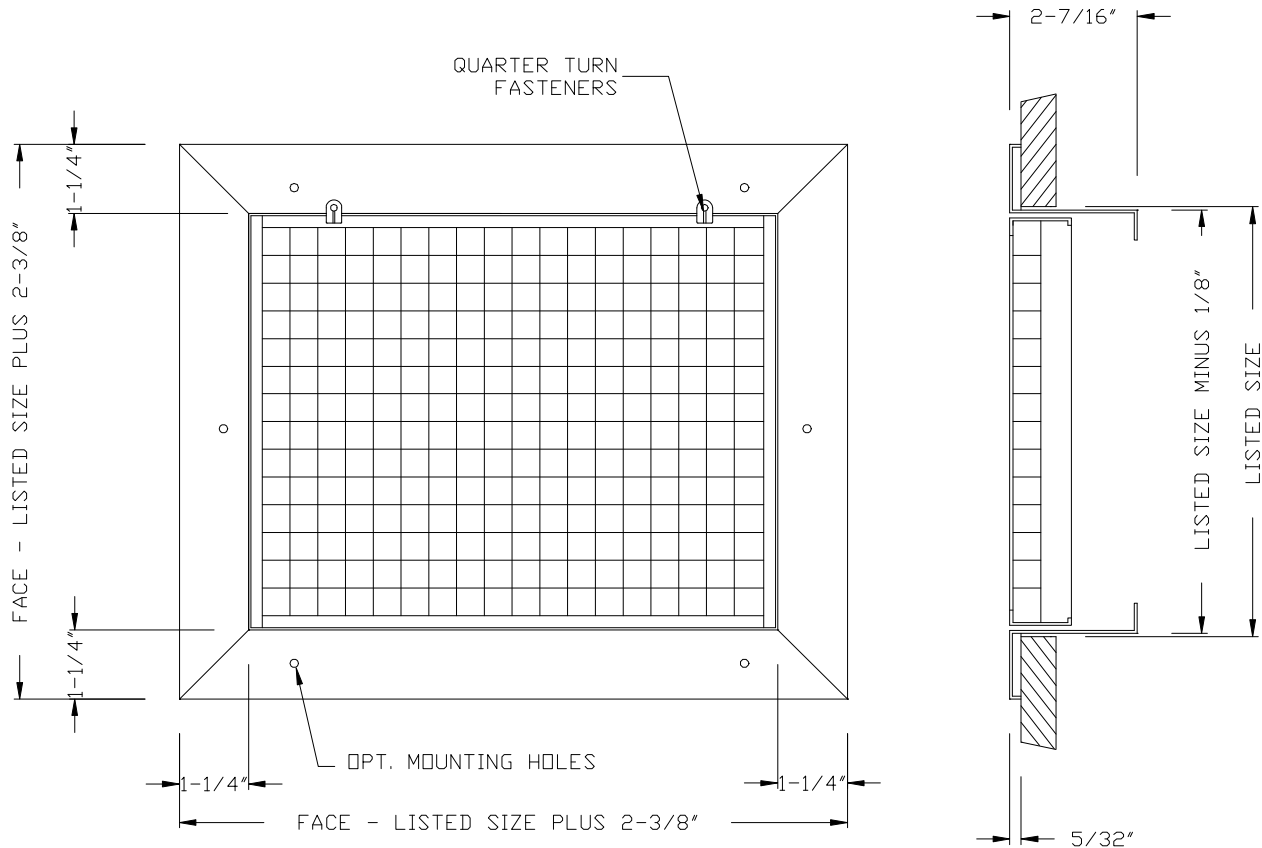

MODEL CC5F – CUBE CORE RETURN AIR FILTER GRILLE

1. EXTRUDED ALUMINUM CONSTRUCTION
2. 1/2" x 1/2" x 1/2" CUBE CORE
3. OFFERS 90% FREE AREA
4. ACCEPTS 1" DISPOSABLE FILTER (NOT INCLUDED)
5. HINGED FACE WITH 1/4 TURN LATCHES
6. FACE SWINGS OPEN FOR EASY ACCESS TO FILTER BOX
7. ORDER AS CC5F NSH FOR NO SCREW HOLES IN FRAME
8. WHITE (W) FINISH

MODEL CC5F

CUBE CORE RETURN AIR FILTER GRILLE
EXTRUDED ALUMINUM

MODEL CC5F – CUBE CORE RETURN AIR FILTER GRILLE

CC5F																						
Height	Width																					
	6"	8"	10"	12"	14"	16"	18"	20"	22"	24"	26"	28"	30"	32"	34"	36"	38"	40"	42"	44"	46"	48"
4"	X	X	X	X	X	X	X	X	X	X	X	X	X	X	X	X	X	X	X	X	X	X
5"	X	X	X	X	X	X	X	X	X	X	X	X	X	X	X	X	X	X	X	X	X	X
6"	X	X	X	X	X	X	X	X	X	X	X	X	X	X	X	X	X	X	X	X	X	X
8"		X	X	X	X	X	X	X	X	X	X	X	X	X	X	X	X	X	X	X	X	X
10"			X	X	X	X	X	X	X	X	X	X	X	X	X	X	X	X	X	X	X	X
12"				X	X	X	X	X	X	X	X	X	X	X	X	X	X	X	X	X	X	X
14"					X	X	X	X	X	X	X	X	X	X	X	X	X	X	X	X	X	X
16"						X	X	X	X	X	X	X	X	X	X	X	X	X	X	X	X	X
18"							X	X	X	X	X	X	X	X	X	X	X	X	X	X	X	X
20"								X	X	X	X	X	X	X	X	X	X	X	X	X	X	X
22"									X	X	X	X	X	X	X	X	X	X	X	X	X	X
24"										X	X	X	X	X	X	X	X	X	X	X	X	X
26"											X	X	X	X	X	X	X	X	X	X	X	X
28"												X	X	X	X	X	X	X	X	X	X	X
30"													X	X	X	X	X	X	X	X	X	X
32"														X	X	X	X	X	X	X	X	X
34"															X	X	X	X	X	X	X	X
36"																X	X	X	X	X	X	X
38"																	X	X	X	X	X	X
40"																		X	X	X	X	X
42"																			X	X	X	X
44"																				X	X	X
46"																					X	X
48"																						X