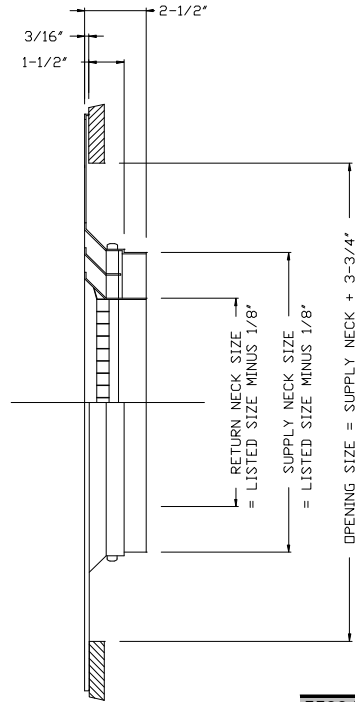

## MODEL 5500 DAF-CC5 – CONCENTRIC SUPPLY/RETURN DIFFUSER, LOUVER FACE/CUBE CORE, SURFACE MOUNT

**5500 DAF-CC5-1 – FLUSH FRAME**

**5500 DAF-CC5-2 – BEVEL FRAME**

1. EXTRUDED ALUMINUM LOUVER OUTER 4 WAY SUPPLY
2. CUBE CORE CENTER SNAP IN/OUTRETURN
3. SUPPLY/RETURN PLENUMS BY OTHERS
4. WHITE (W) FINISH

5500 DAF-CC5	
Square Neck Sizes	
Supply	Return
12"x12"	9"x9"
15"x15"	9"x9"
18"x18"	12"x12"
	15"x15"
21"x21"	15"x15"
24"x24"	18"x18"
27"x27"	18"x18"
30"x30"	21"x21"
33"x33"	21"x21"
36"x36"	24"x24"
39"x39"	27"x27"
	27"x27"
42"x42"	30"x30"
	33"x33"
45"x45"	33"x33"
48"x48"	33"x33"
60"x60"	45"x45"