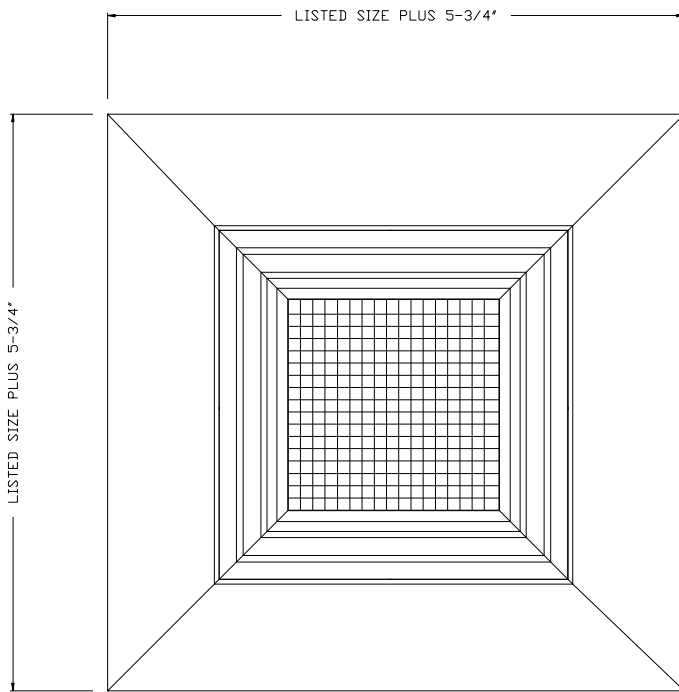

## MODEL 5500 DAF-CC5 – CONCENTRIC SUPPLY/RETURN DIFFUSER, LOUVER FACE/CUBE CORE, SURFACE MOUNT

**5500 DAF-CC5-1 – FLUSH FRAME**

**5500 DAF-CC5-2 – BEVEL FRAME**

1. EXTRUDED ALUMINUM LOUVER OUTER 4 WAY SUPPLY
2. CUBE CORE CENTER SNAP IN/OUTRETURN
3. SUPPLY/RETURN PLENUMS BY OTHERS
4. WHITE (W) FINISH

5500 DAF-CC5	
Square Neck Sizes	
Supply	Return
12"x12"	9"x9"
15"x15"	9"x9"
18"x18"	12"x12"
	15"x15"
21"x21"	15"x15"
24"x24"	18"x18"
27"x27"	18"x18"
30"x30"	21"x21"
33"x33"	21"x21"
36"x36"	24"x24"
39"x39"	27"x27"
	27"x27"
42"x42"	30"x30"
	33"x33"
45"x45"	33"x33"
48"x48"	33"x33"
60"x60"	45"x45"