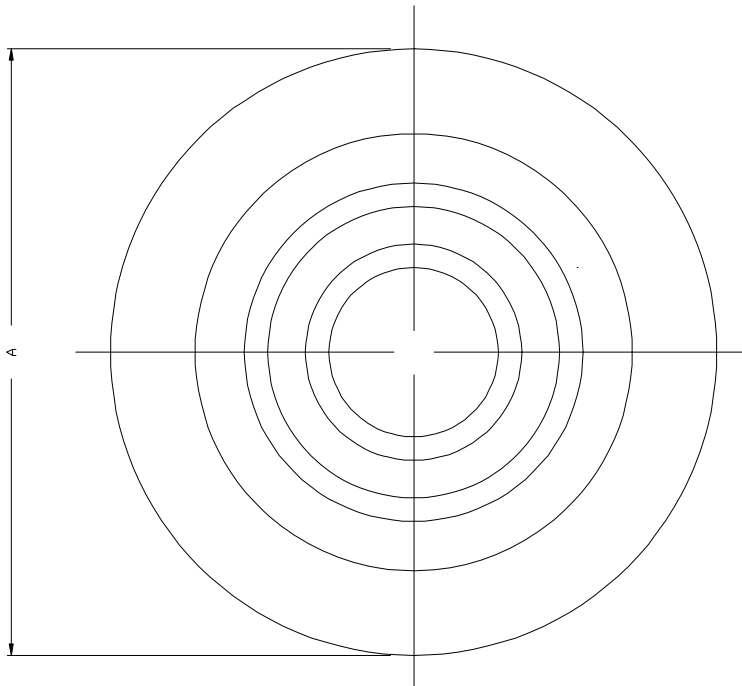

MODEL 3100 – COMMERCIAL ROUND – FIXED CORE

1. ALUMINUM CONSTRUCTION
2. LOW PROFILE FLUSH FACE
3. FIXED 2 CONE DIFFUSER
4. WHITE (W) FINISH

SIZE	A	B	C	D
6"	16-1/8"	2-3/4"	12"	5/8"
8"	16-1/8"	2-3/4"	12"	5/8"
10"	21-7/8"	3-1/8"	17"	3/4"
12"	21-7/8"	3-1/8"	17"	3/4"
14"	28-3/4"	3-7/8"	23"	3/4"
16"	28-3/4"	3-7/8"	23"	3/4"
18"	34-3/8"	5"	28"	3/4"
20"	34-3/8"	5"	28"	3/4"
24"	40-3/8"	5-1/2"	34"	3/4"

3100 / 3100S

Round Neck Sizes

6"	8"	10"	12"	14"	16"	18"	20"	24"	30"	36"
X	X	X	X	X	X	X	X	X	X	X

Submittal No. 3100

Revision:

Date: 07/07/2010

Submitted by:

Date submitted: