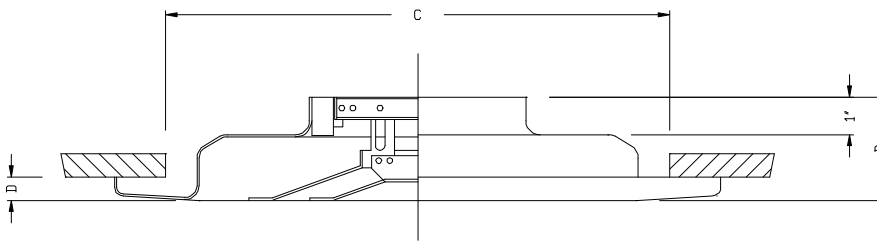

MODEL 3100 – COMMERCIAL ROUND – FIXED CORE

1. ALUMINUM CONSTRUCTION
2. LOW PROFILE FLUSH FACE
3. FIXED 2 CONE DIFFUSER
4. WHITE (W) FINISH

SIZE	A	B	C	D
6"	16-1/8"	2-3/4"	12"	5/8"
8"	16-1/8"	2-3/4"	12"	5/8"
10"	21-7/8"	3-1/8"	17"	3/4"
12"	21-7/8"	3-1/8"	17"	3/4"
14"	28-3/4"	3-7/8"	23"	3/4"
16"	28-3/4"	3-7/8"	23"	3/4"
18"	34-3/8"	5"	28"	3/4"
20"	34-3/8"	5"	28"	3/4"
24"	40-3/8"	5-1/2"	34"	3/4"

3100 / 3100S

Round Neck Sizes

6"	8"	10"	12"	14"	16"	18"	20"	24"	30"	36"
X	X	X	X	X	X	X	X	X	X	X

Submittal No. 3100

Revision:

Date: 07/07/2010

Submitted by:

Date submitted: