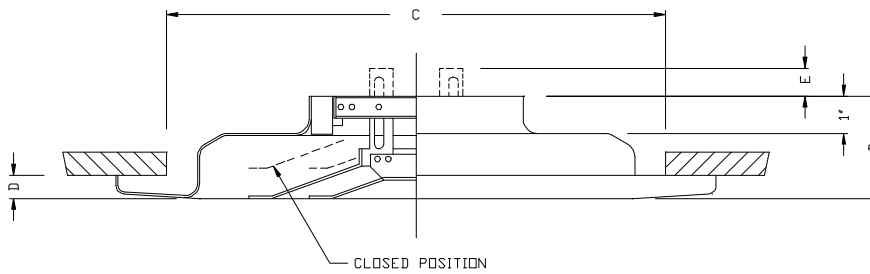

MODEL 3100A – COMMERCIAL ROUND – ADJUSTABLE CORE

1. ALUMINUM CONSTRUCTION
2. LOW PROFILE FLUSH FACE
3. FULLY ADJUSTABLE 2 CONE DIFFUSER
4. ADJUSTABLE FROM HORIZONTAL TO VERTICAL DISCHARGE
5. WHITE (W) FINISH

SIZE	A	B	C	D	E
6"	16-1/8"	2-3/4"	12"	5/8"	3/4"
8"	16-1/8"	2-3/4"	12"	5/8"	3/4"
10"	21-7/8"	3-1/8"	17"	3/4"	3/4"
12"	21-7/8"	3-1/8"	17"	3/4"	3/4"
14"	28-3/4"	3-7/8"	23"	3/4"	1-9/16"
16"	28-3/4"	3-7/8"	23"	3/4"	1-9/16"
18"	34-3/8"	5"	28"	3/4"	1-9/16"
20"	34-3/8"	5"	28"	3/4"	1-9/16"
24"	40-3/8"	5-1/2"	34"	3/4"	1-9/16"

3100A / 3100SA

Round Neck Sizes

6"	8"	10"	12"	14"	16"	18"	20"	24"
X	X	X	X	X	X	X	X	X

Submittal No. 3100A

Revision:

Date: 07/07/2010

Submitted by:

Date submitted: