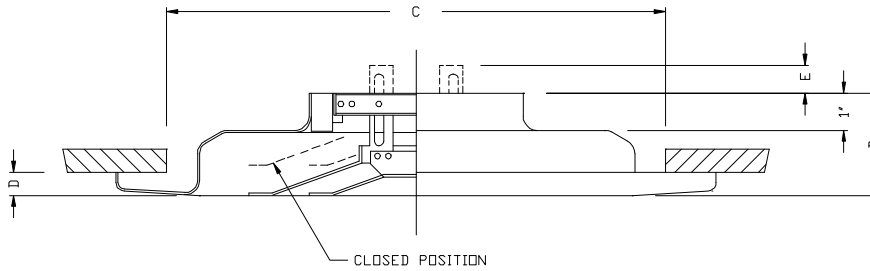

**MODEL 3100SA – COMMERCIAL ROUND – ADJUSTABLE CORE**

1. STEEL CONSTRUCTION
2. LOW PROFILE FLUSH FACE
3. FULLY ADJUSTABLE 2 CONE DIFFUSER
4. ADJUSTABLE FROM HORIZONTAL TO VERTICAL DISCHARGE
5. WHITE (W) FINISH

SIZE	A	B	C	D	E
6"	16-1/8"	2-3/4"	12"	5/8"	3/4"
8"	16-1/8"	2-3/4"	12"	5/8"	3/4"
10"	21-7/8"	3-1/8"	17"	3/4"	3/4"
12"	21-7/8"	3-1/8"	17"	3/4"	3/4"
14"	28-3/4"	3-7/8"	23"	3/4"	1-9/16"
16"	28-3/4"	3-7/8"	23"	3/4"	1-9/16"
18"	34-3/8"	5"	28"	3/4"	1-9/16"
20"	34-3/8"	5"	28"	3/4"	1-9/16"
24"	40-3/8"	5-1/2"	34"	3/4"	1-9/16"

**3100A / 3100SA**

Round Neck Sizes

6"	8"	10"	12"	14"	16"	18"	20"	24"
X	X	X	X	X	X	X	X	X

Submittal No. 3100SA

Revision:

Date: 07/07/2010

Submitted by:

Date submitted: