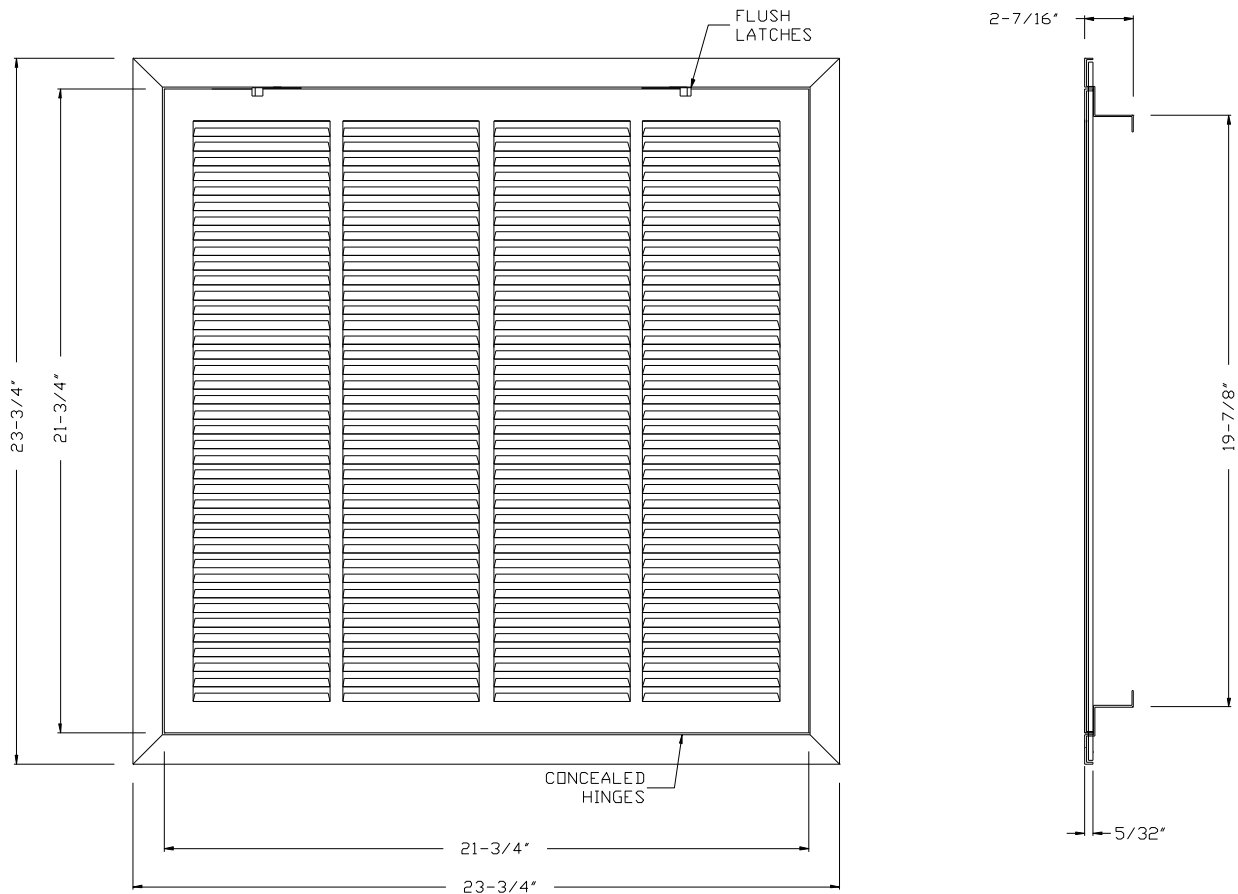

MODEL 1410FTB – RETURN AIR FILTER GRILLE, T-BAR

1. STEEL CONSTRUCTION
2. 24"x24" T-BAR LAY-IN
3. ½" STAMPED LOUVER FACE
4. CONCEALED HINGES AND LATCHES
5. ACCEPTS 1" DISPOSABLE FILTER (NOT INCLUDED)
6. WHITE (W) FINISH