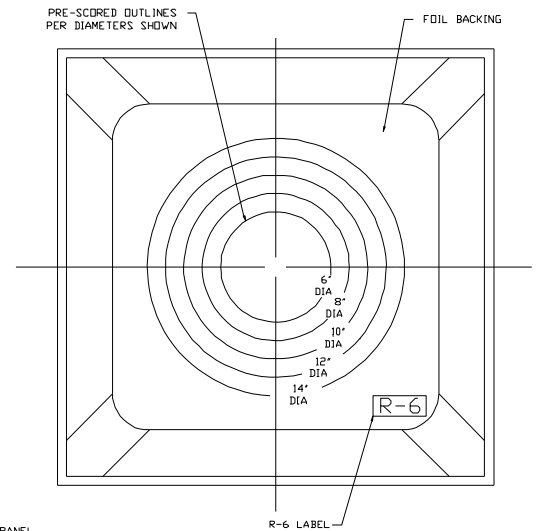

MODEL 1410FTBI – RETURN AIR FILTER GRILLE W/R6 MOLDED BACK, T-BAR

1. STEEL CONSTRUCTION
2. 24"x24" T-BAR LAY-IN
3. ½" STAMPED LOUVER FACE
4. CONCEALED HINGES AND LATCHES
5. ACCEPTS 1" DISPOSABLE FILTER (NOT INCLUDED)
6. INCLUDES R6 MOLDED FIBERGLASS BACK
7. WHITE (W) FINISH