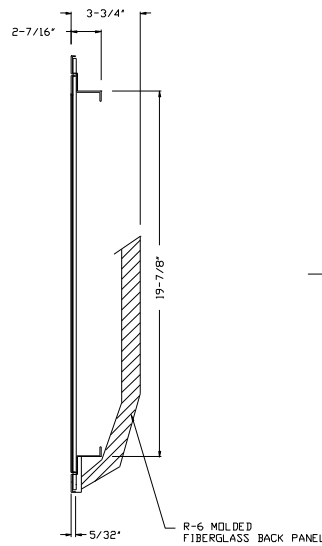

MODEL 1410FTBI – RETURN AIR FILTER GRILLE W/R6 MOLDED BACK, T-BAR

1. STEEL CONSTRUCTION
2. 24"x24" T-BAR LAY-IN
3. ½" STAMPED LOUVER FACE
4. CONCEALED HINGES AND LATCHES
5. ACCEPTS 1" DISPOSABLE FILTER (NOT INCLUDED)
6. INCLUDES R6 MOLDED FIBERGLASS BACK
7. WHITE (W) FINISH