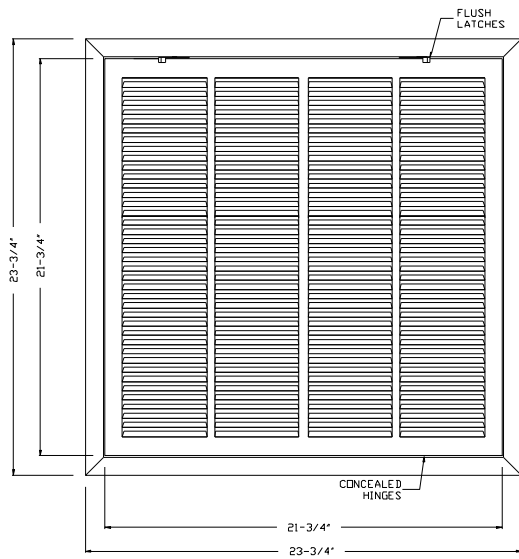

MODEL 1410FTBI – RETURN AIR FILTER GRILLE W/R6 MOLDED BACK, T-BAR

1. STEEL CONSTRUCTION
2. 24"x24" T-BAR LAY-IN
3. ½" STAMPED LOUVER FACE
4. CONCEALED HINGES AND LATCHES
5. ACCEPTS 1" DISPOSABLE FILTER (NOT INCLUDED)
6. INCLUDES R6 MOLDED FIBERGLASS BACK
7. WHITE (W) FINISH