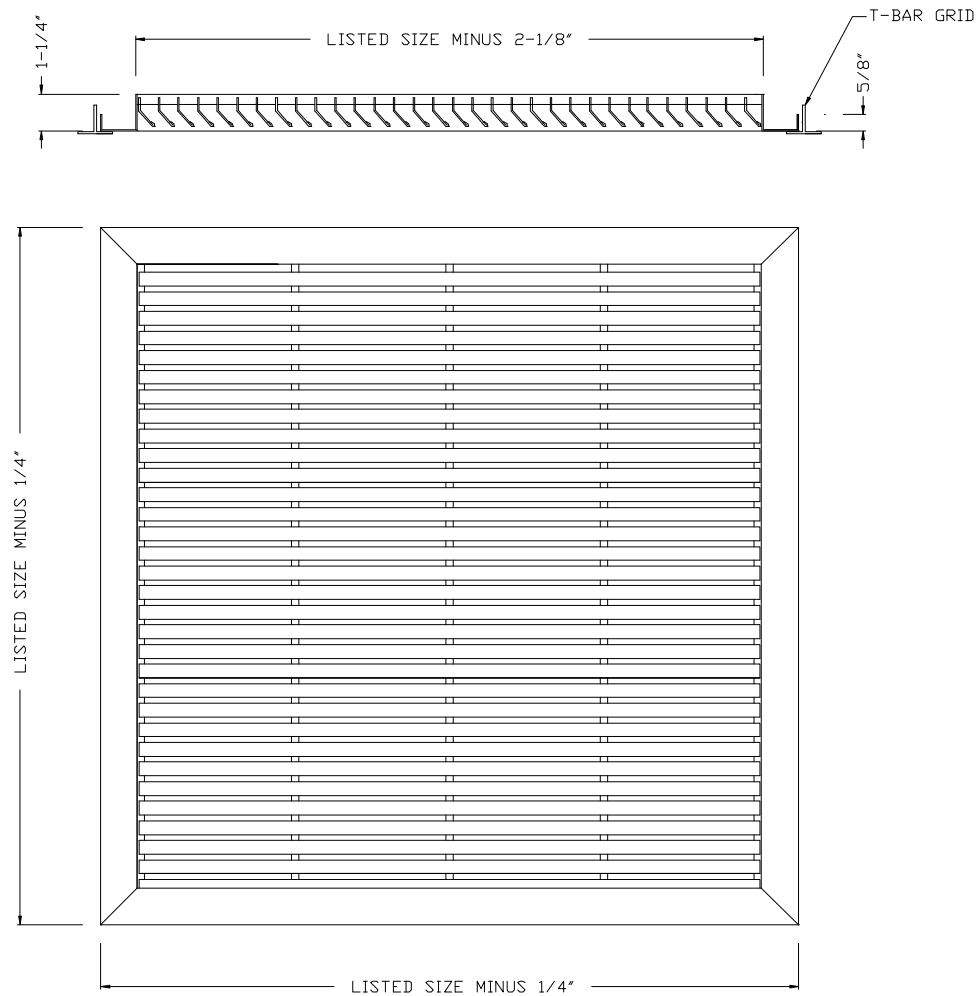

MODEL SRH-6 – FIXED BAR RETURN AIR GRILLE, T-BAR

1. STEEL CONSTRUCTION
2. 24"x24" T-BAR LAY-IN
3. 2/3" BAR SPACING
4. HORIZONTAL BARS ARE FIXED AT 45 DEGREES
5. WHITE (W) FINISH

SRH-6		
	Width	
Height	24"	48"
12"	X	X
24"	X	