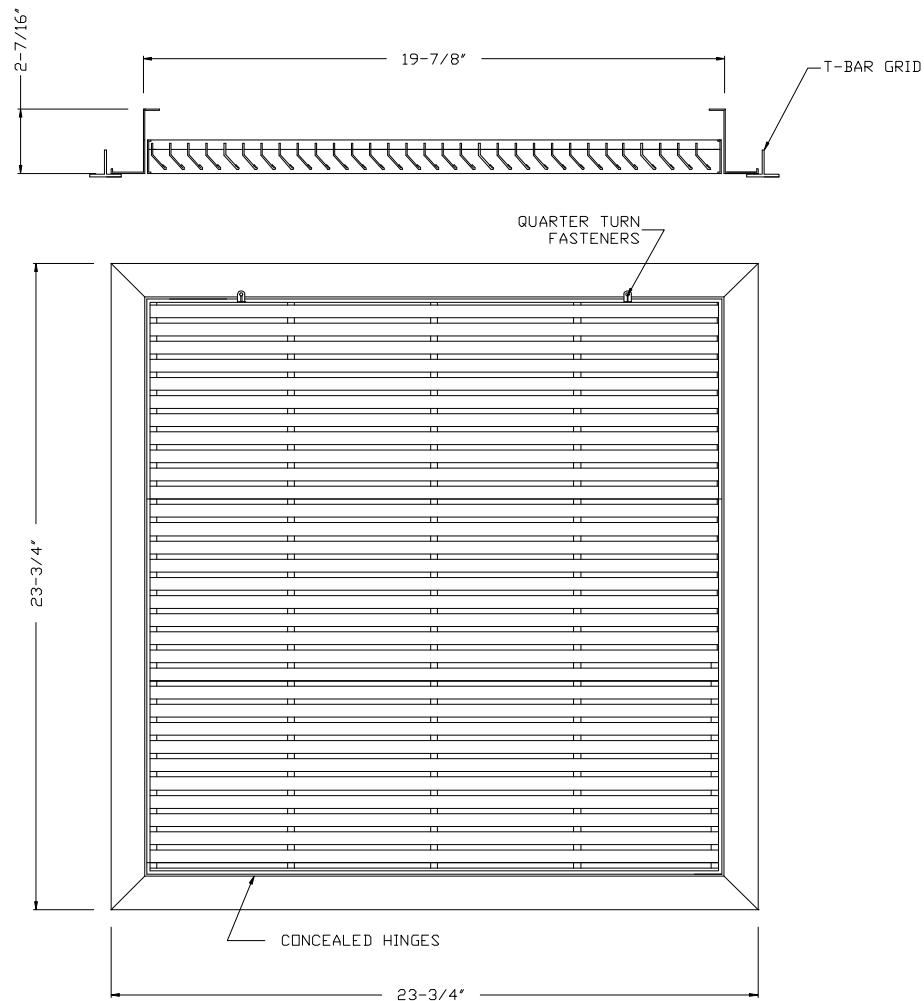

MODEL SRHF-6 – FIXED BAR RETURN AIR FILTER GRILLE, T-BAR

1. STEEL CONSTRUCTION
2. 24"x24" T-BAR LAY-IN
3. 2/3" BAR SPACING
4. HORIZONTAL BARS ARE FIXED AT 45 DEGREES
5. CONCEALED HINGES
6. ¼ TURN LATCHES FOR EASY ACCES TO FILTER BOX
7. ACCEPTS 1" DISPOSABLE FILTER (NOT INCLUDED)
8. WHITE (W) FINISH