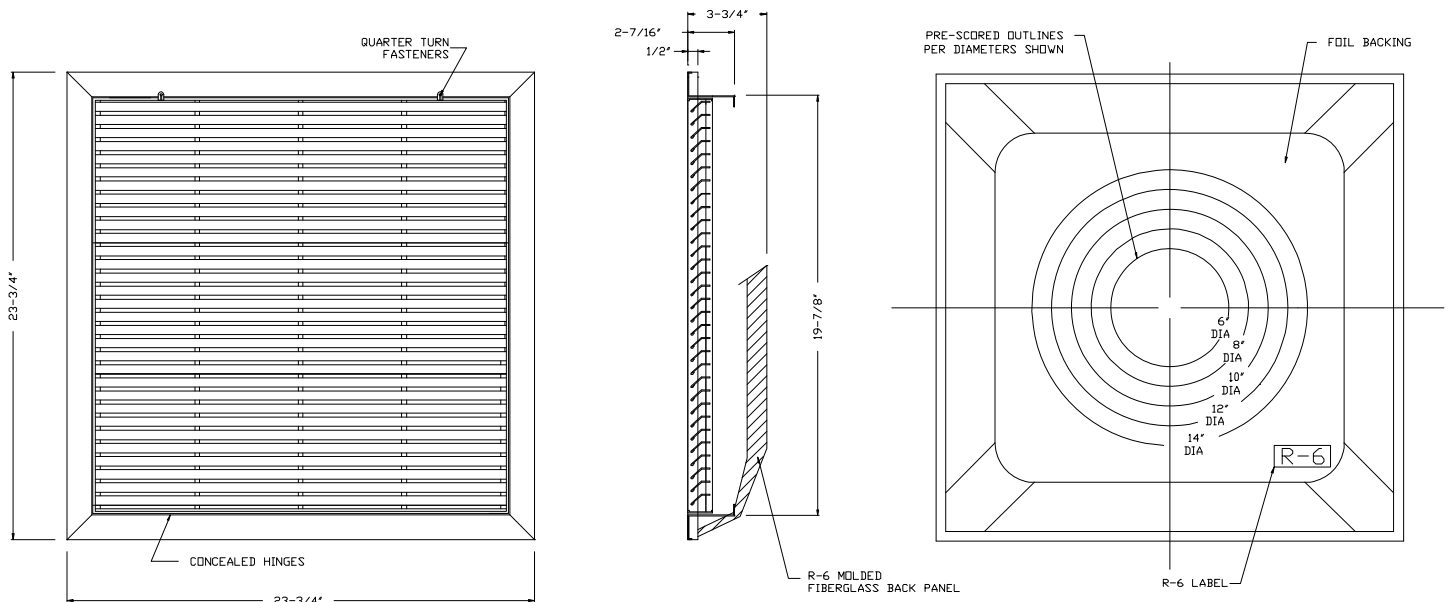

**MODEL SRHFI-6 – FIXED BAR RETURN AIR FILTER GRILLE W/R6 MOLDED
 BACK, T-BAR**

1. STEEL CONSTRUCTION
2. 24"x24" T-BAR LAY-IN
3. 2/3" BAR SPACING
4. HORIZONTAL BARS ARE FIXED AT 45 DEGREES
5. CONCEALED HINGES
6. ¼ TURN LATCHES FOR EASY ACCES TO FILTER BOX
7. ACCEPTS 1" DISPOSABLE FILTER (NOT INCLUDED)
8. INCLUDES R6 MOLDED FIBERGLASS BACK
9. WHITE (W) FINISH