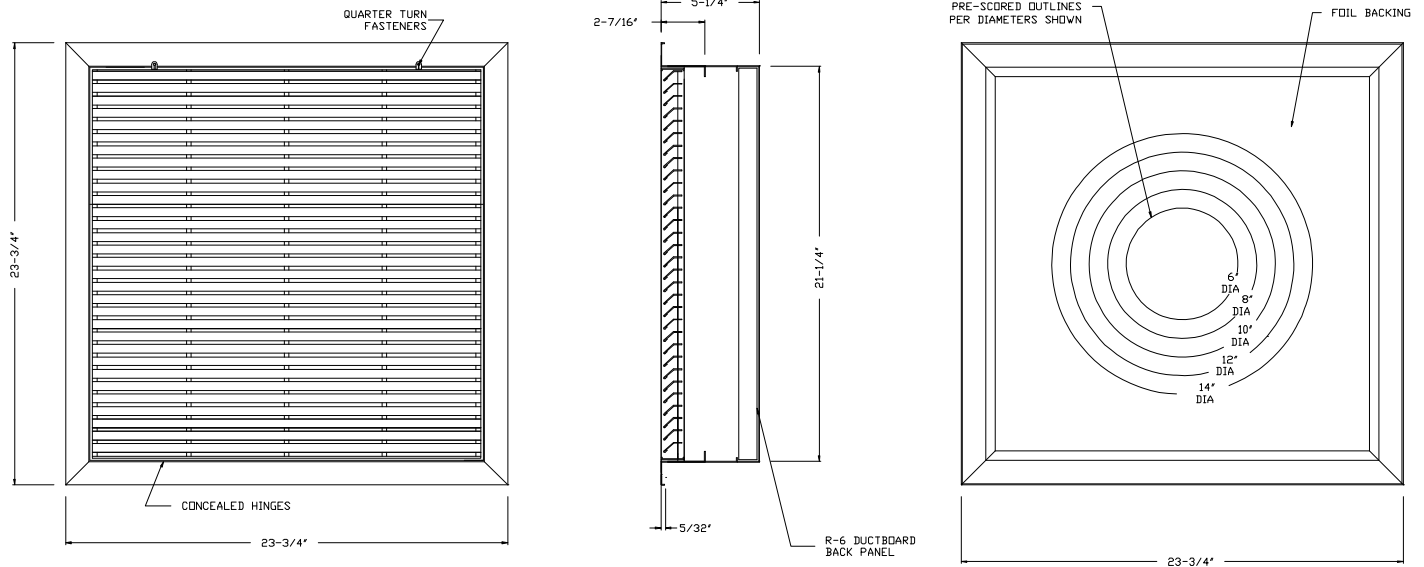

## MODEL SRH20F – FIXED BAR RETURN AIR FILTER GRILLE W/PLENUM BACK, T-BAR

1. STEEL CONSTRUCTION
2. 24"x24" T-BAR LAY-IN
3. 2/3" BAR SPACING
4. HORIZONTAL BARS ARE FIXED AT 45 DEGREES
5. CONCEALED HINGES
6. ¼ TURN LATCHES FOR EASY ACCES TO FILTER BOX
7. ACCEPTS 1" DISPOSABLE FILTER (NOT INCLUDED)
8. 5" DEEP PLENUM
9. R6 FIBERGLASS BACK PLENUM ACCEPTS 6"-18" ROUND SPIN IN COLLARS (NOT INCLUDED)
10. WHITE (W) FINISH