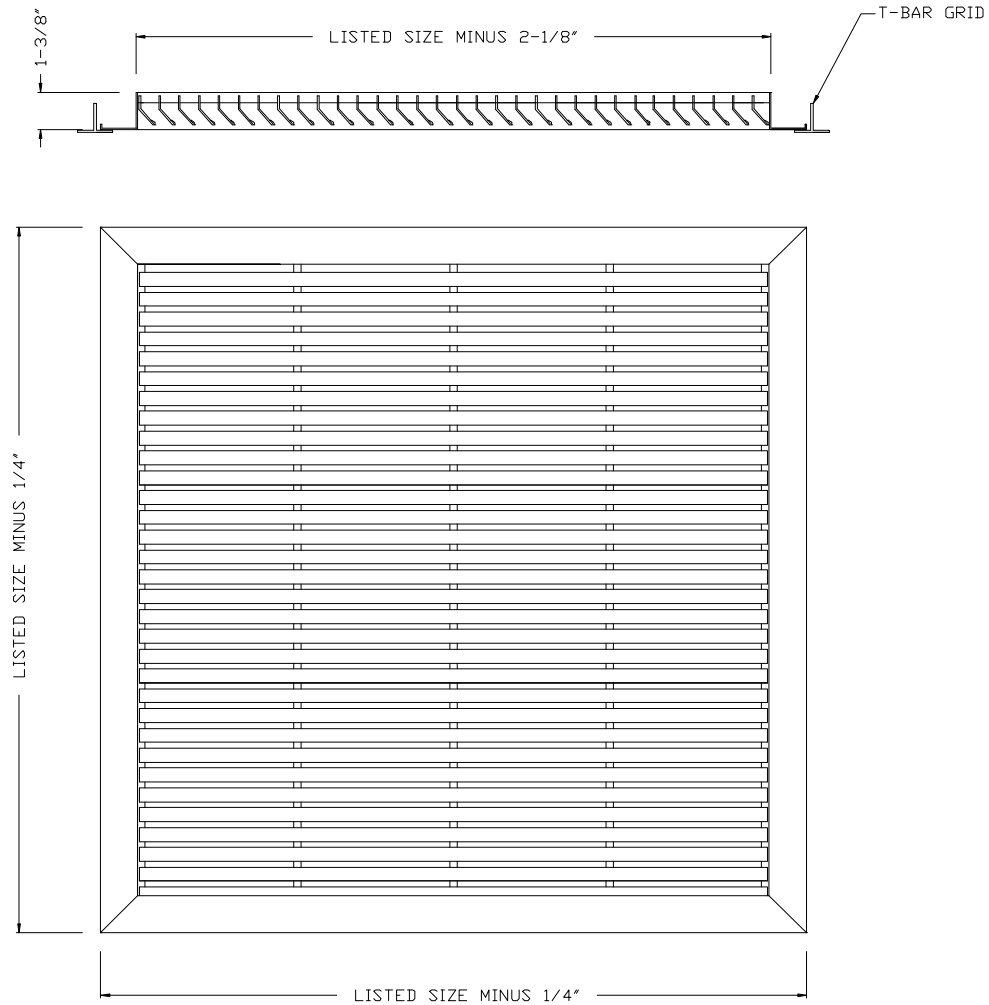

MODEL RHTB – FIXED BAR RETURN AIR GRILLE, T-BAR

1. ALUMINUM CONSTRUCTION
2. 24"x24" T-BAR LAY-IN
3. 2/3" BAR SPACING
4. HORIZONTAL BARS ARE FIXED AT 45 DEGREES
5. GRILLE ONLY
6. WHITE (W) FINISH

RHTB		
	Width	
Height	24"	48"
12"	X	X
24"	X	