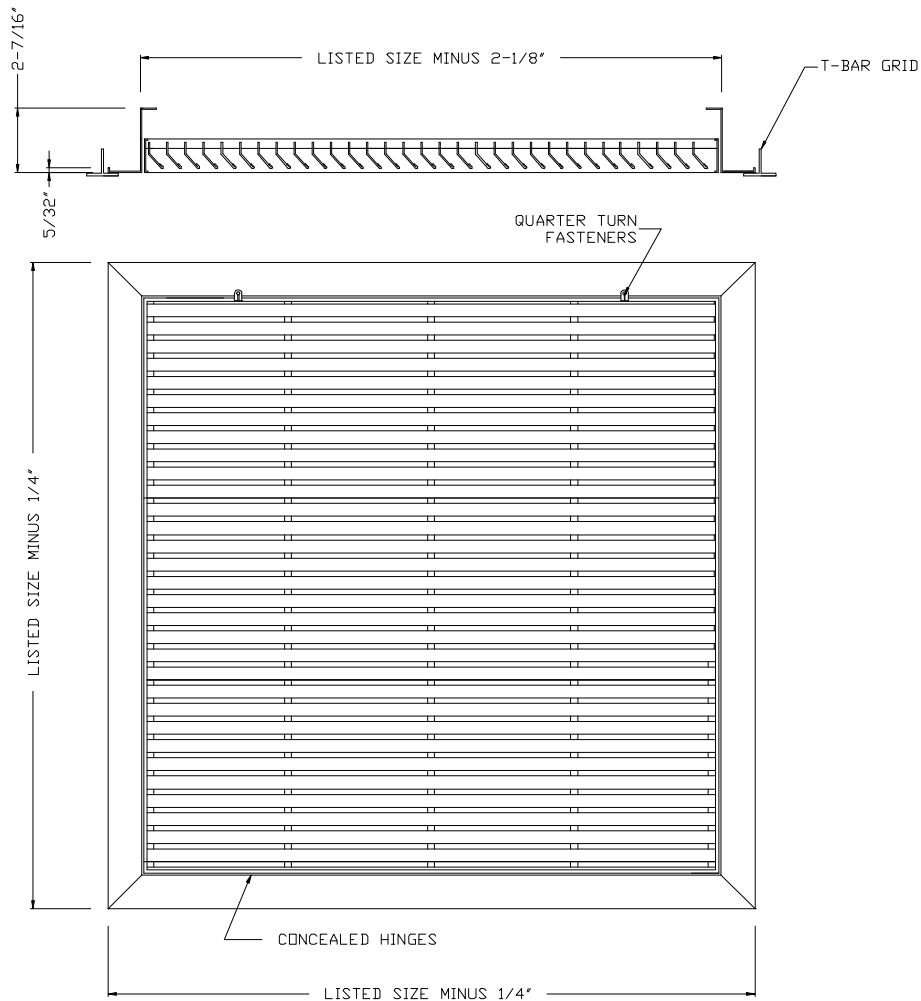

**MODEL RHFTB – FIXED BAR RETURN AIR FILTER GRILLE, T-BAR**

1. ALUMINUM CONSTRUCTION
2. 24"x24" T-BAR LAY-IN
3. 2/3" BAR SPACING
4. HORIZONTAL BARS ARE FIXED AT 45 DEGREES
5. CONCEALED HINGES
6. ¼ TURN LATCHES FOR EASY ACCES TO FILTER BOX
7. ACCEPTS 1" DISPOSABLE FILTER (NOT INCLUDED)
8. WHITE (W) FINISH

RHFTB			
	Width		
Height	24"	36"	48"
12"	X		
24"	X	X	X

Submittal No. RHFTB

Revision:

Date: 07/07/2010

Submitted by:

Date submitted: