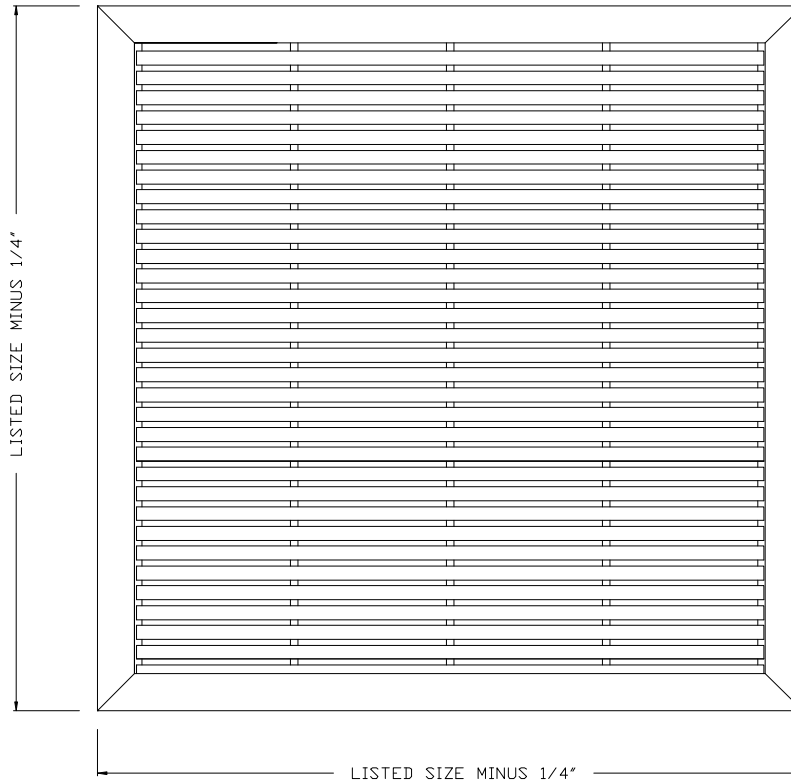

MODEL RHETB – FIXED BAR RETURN AIR GRILLE, T-BAR

1. EXTRUDED ALUMINUM CONSTRUCTION
2. 24"x24" T-BAR LAY-IN
3. 2/3" BAR SPACING
4. HORIZONTAL BARS ARE FIXED AT 45 DEGREES
5. GRILLE ONLY
6. WHITE (W) FINISH

RHETB		
	Width	
Height	24"	48"
12"	X	X
24"	X	

Submittal No. RHETB

Revision:

Date: 07/07/2010

Submitted by:

Date submitted: