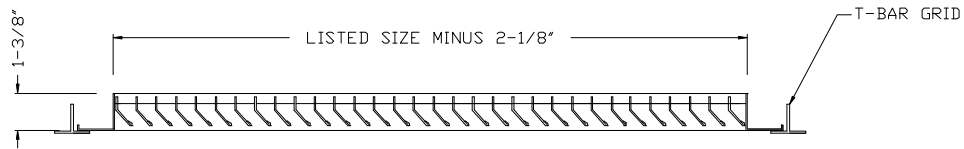

MODEL RHETB – FIXED BAR RETURN AIR GRILLE, T-BAR

1. EXTRUDED ALUMINUM CONSTRUCTION
2. 24"x24" T-BAR LAY-IN
3. 2/3" BAR SPACING
4. HORIZONTAL BARS ARE FIXED AT 45 DEGREES
5. GRILLE ONLY
6. WHITE (W) FINISH

RHETB		
	Width	
Height	24"	48"
12"	X	X
24"	X	

Submittal No. RHETB

Revision:

Date: 07/07/2010

Submitted by:

Date submitted: