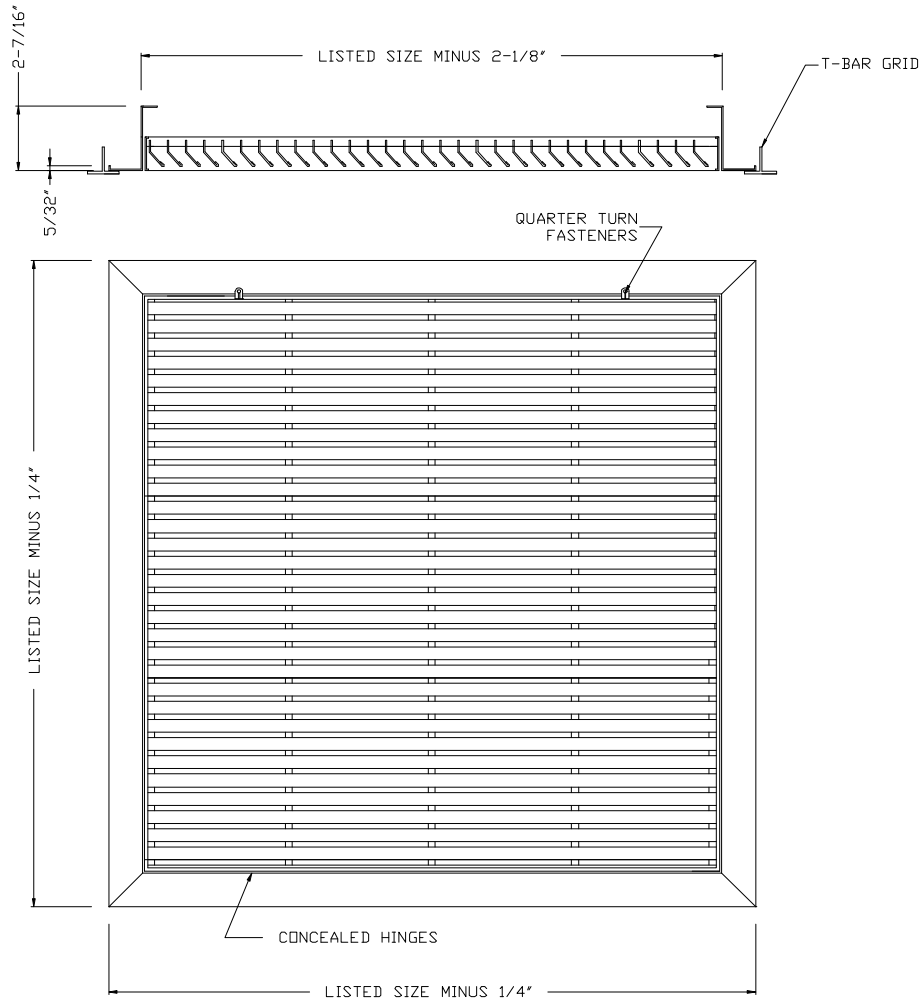

MODEL RHEFTB – FIXED BAR RETURN AIR FILTER GRILLE, T-BAR

1. EXTRUDED ALUMINUM CONSTRUCTION
2. 24"x24" T-BAR LAY-IN
3. 2/3" BAR SPACING
4. HORIZONTAL BARS ARE FIXED AT 45 DEGREES
5. CONCEALED HINGES
6. ¼ TURN LATCHES FOR ACCESS TO FILTER BOX
7. ACCEPTS NOMINAL 1" FILTERS (NOT INCLUDED)
8. WHITE (W) FINISH

| RHEFTB | | | |
|--------|-------|-----|-----|
| | Width | | |
| Height | 24" | 36" | 48" |
| 12" | X | | |
| 24" | X | X | X |

Submittal No. RHEFTB

Revision:

Date: 07/07/2010

Submitted by:

Date submitted: