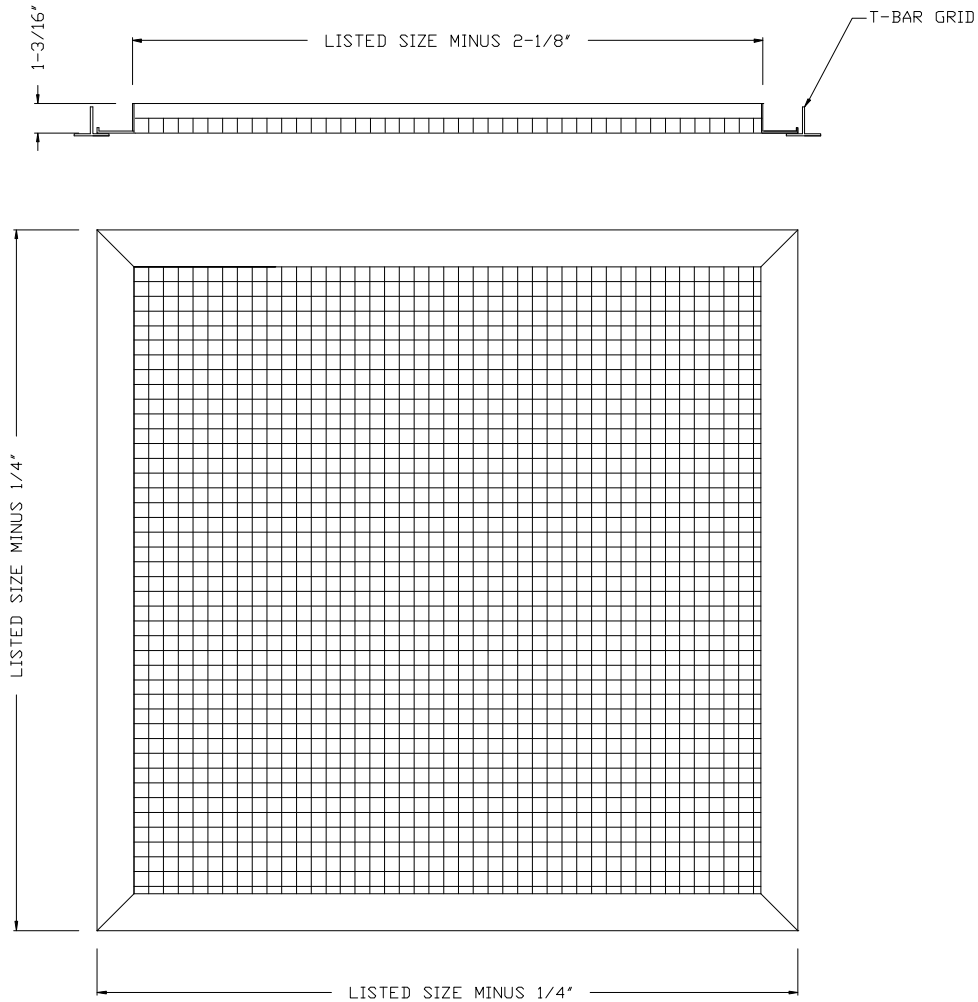

MODEL CC5TB – CUBE CORE RETURN AIR GRILLE, T-BAR

1. EXTRUDED ALUMINUM CONSTRUCTION
2. 24"x24" T-BAR LAY-IN
3. 1/2" x 1/2" x 1/2" CUBE CORE
4. OFFERS 90 PERCENT FREE AREA
5. GRILLE ONLY
6. WHITE (W) FINISH

CC5TB		
Module	24"	48"
12"	X	
24"	X	X

Submittal No. CC5TB

Revision:

Date: 07/07/2010

Submitted by:

Date submitted: