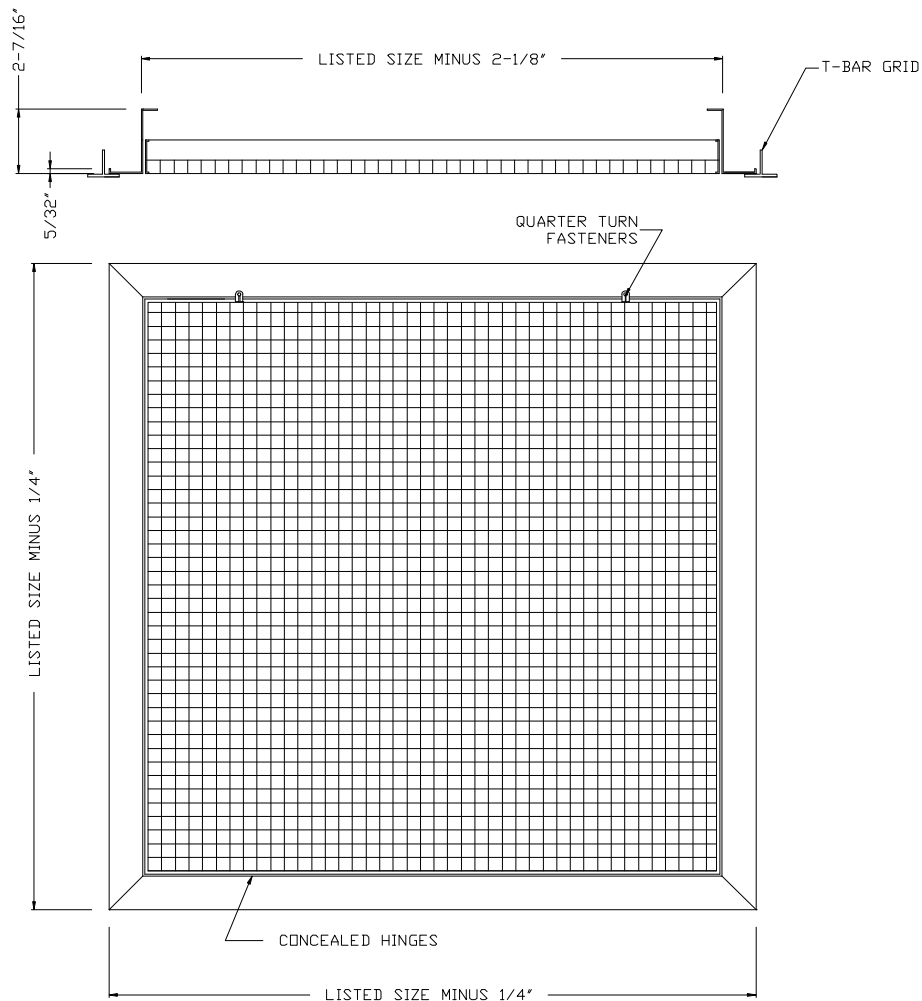

MODEL CC5FTB – CUBE CORE RETURN AIR FILTER GRILLE, T-BAR

1. EXTRUDED ALUMINUM CONSTRUCTION
2. 24"x24" T-BAR LAY-IN
3. ½" x ½" x ½" CUBE CORE
4. OFFERS 90 PERCENT FREE AREA
5. ACCEPTS NOMINAL 1" FILTER (NOT INCLUDED)
6. CONCEALED HINGES
7. ¼ TURN LATCHES FOR EASY ACCESS TO DAMPER BOX
8. WHITE (W) FINISH

CC5FTB		
Module	24"	48"
12"	X	
24"	X	X

Submittal No. CC5FTB

Revision:

Date: 07/07/2010

Submitted by:

Date submitted: