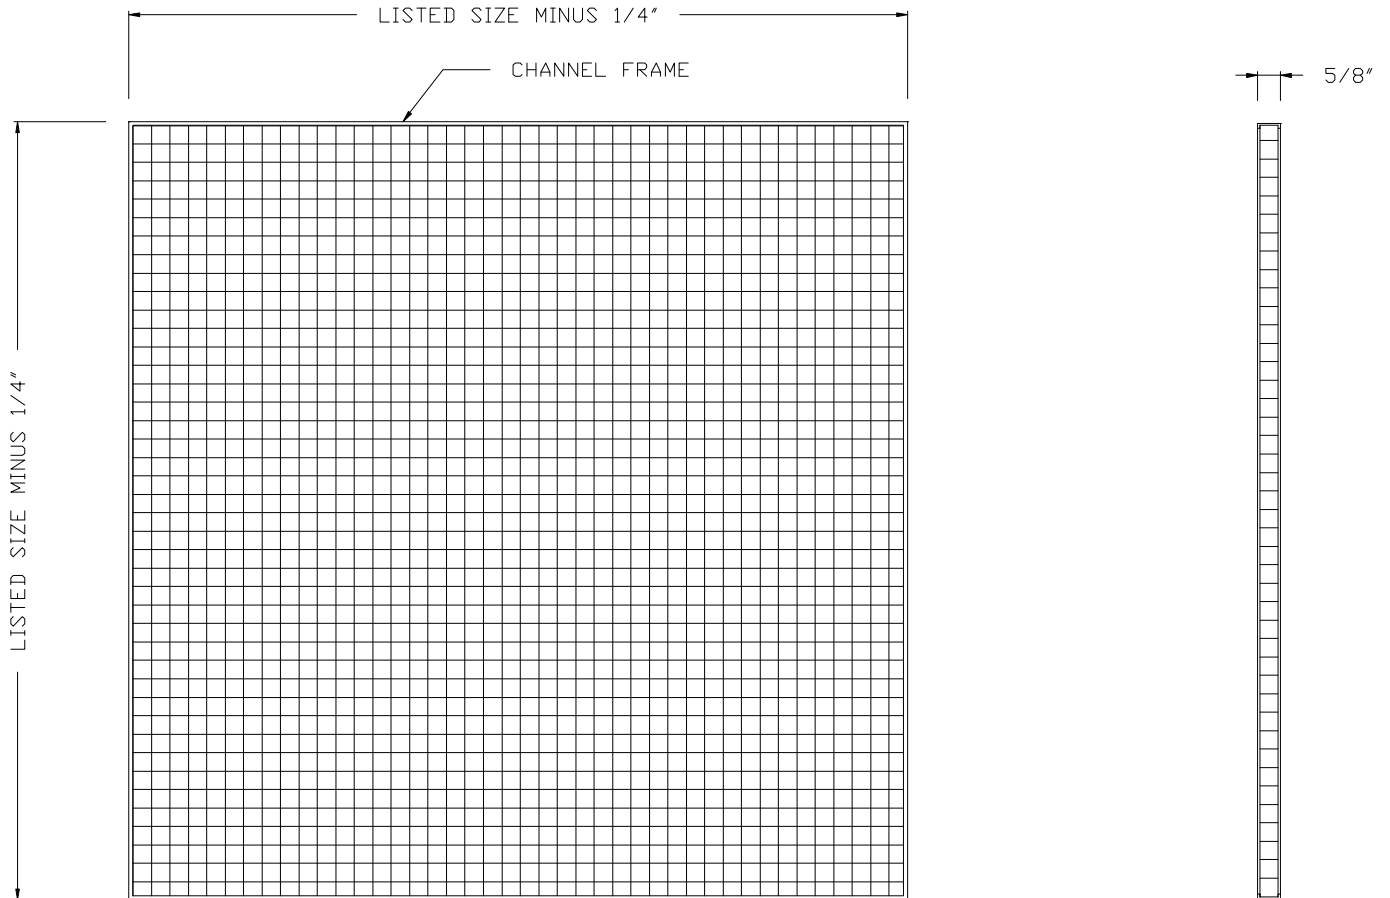

USAIRE

MODEL CC5CO

CUBE CORE RETURN AIR GRILLE CORE ONLY, T-BAR
EXTRUDED ALUMINUM

MODEL CC5CO – CUBE CORE RETURN AIR GRILLE CORE ONLY, T-BAR

1. EXTRUDED ALUMINUM CONSTRUCTION
2. 24"x24" T-BAR LAY-IN
3. 1/2" x 1/2" x 1/2" CUBE CORE
4. OFFERS 90 PERCENT FREE AREA
5. CORE ONLY, CHANNEL FRAME
6. WHITE (W) FINISH

CC5CO		
Module	24"	48"
12"	X	
24"	X	X

Submittal No. CC5CO

Revision:

Date: 07/07/2010

Submitted by:

Date submitted: