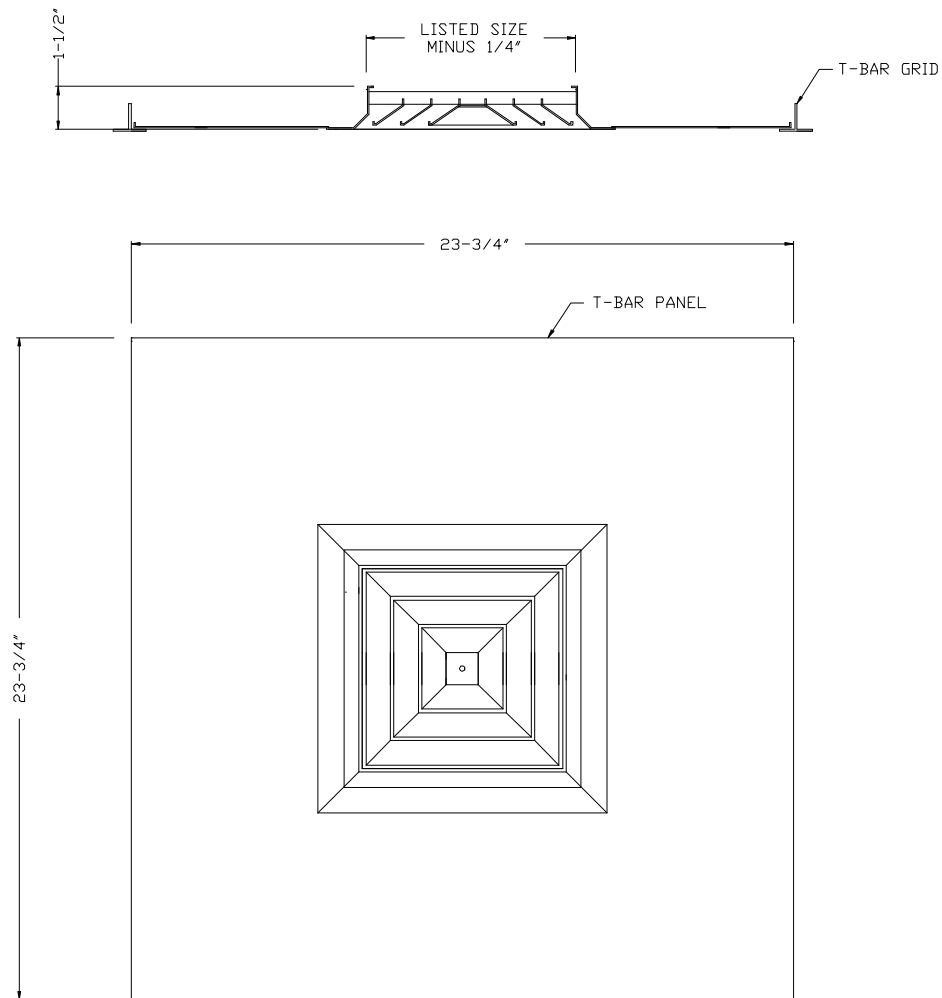

MODEL 5200-6 – LOUVER FACE CEILING DIFFUSER, T-BAR

1. EXTRUDED ALUMINUM CONSTRUCTION
2. 24" x 24" T-BAR LAY-IN
3. FACE/FRAME ONLY IN PANEL
4. REMOVABLE CORE
5. WHITE (W) FINISH

5200		Width						
Module Size	Height	6"	8"	10"	12"	14"	16"	18"
24"x24"	6"	X						
	8"		X					
	10"			X				
	12"				X			
	14"					X		
	16"						X	
	18"							X