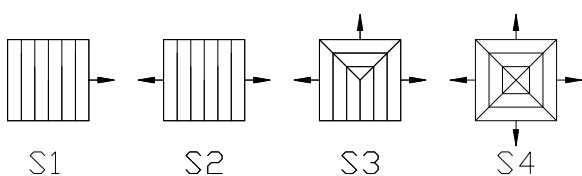

MODEL 5200-6 – LOUVER FACE CEILING DIFFUSER, T-BAR

1. EXTRUDED ALUMINUM CONSTRUCTION
2. 24" x 24" T-BAR LAY-IN
3. FACE/FRAME ONLY IN PANEL
4. REMOVABLE CORE
5. WHITE (W) FINISH

5200		Width						
Module Size	Height	6"	8"	10"	12"	14"	16"	18"
24"x24"	6"	X						
	8"		X					
	10"			X				
	12"				X			
	14"					X		
	16"						X	
	18"							X