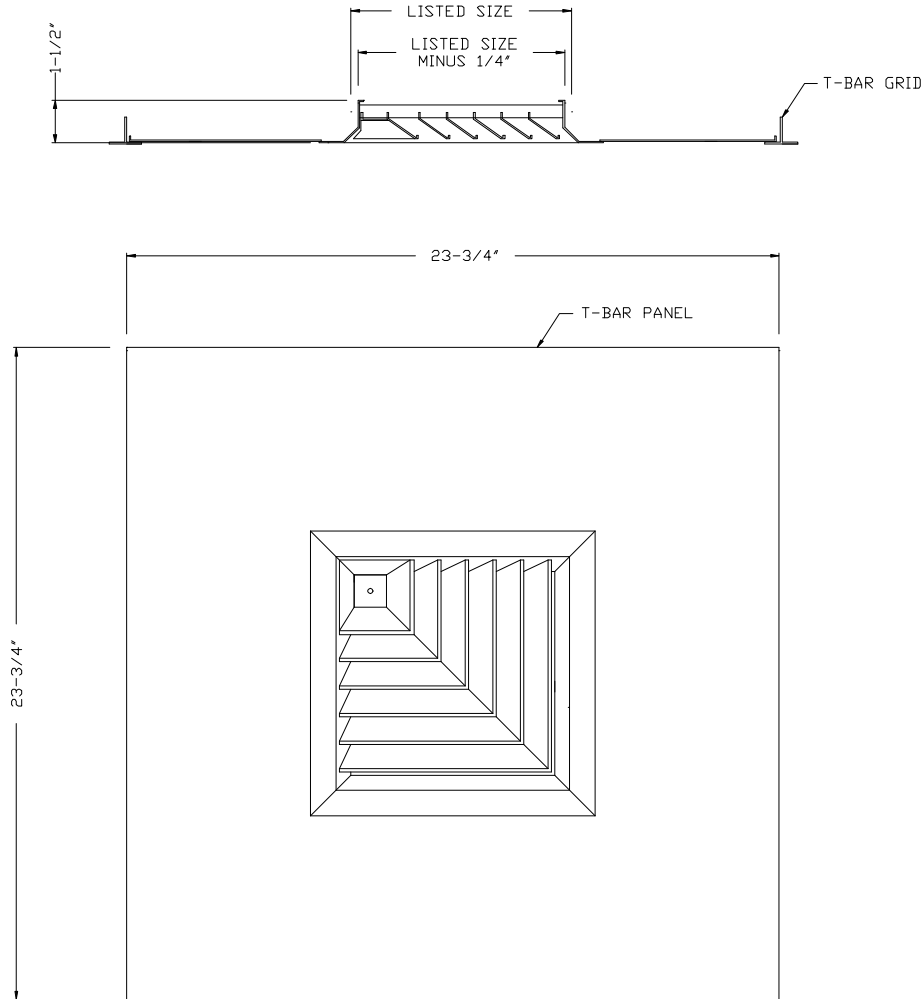

USAIRE

MODEL 5200-6 2C

LOUVER FACE CEILING DIFFUSER CORNER, T-BAR
EXTRUDED ALUMINUM

MODEL 5200-6 2C – LOUVER FACE CEILING DIFFUSER CORNER, T-BAR

1. EXTRUDED ALUMINUM CONSTRUCTION
2. 24" x 24" T-BAR LAY-IN
3. FACE/FRAME ONLY IN PANEL
4. REMOVABLE CORE
5. WHITE (W) FINISH

5200C		Width						
Module Size	Height	6"	8"	10"	12"	14"	16"	18"
24"x24"	6"	X						
	8"		X					
	10"			X				
	12"				X			
	14"					X		
	16"						X	
	18"							X

Submittal No. 5200-6 2C	Revision:	Date: 07/07/2010	Submitted by:	Date submitted:
-------------------------	-----------	------------------	---------------	-----------------