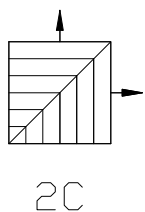

USAIRE

MODEL 5200-6 2C

LOUVER FACE CEILING DIFFUSER CORNER, T-BAR
EXTRUDED ALUMINUM

MODEL 5200-6 2C – LOUVER FACE CEILING DIFFUSER CORNER, T-BAR

1. EXTRUDED ALUMINUM CONSTRUCTION
2. 24" x 24" T-BAR LAY-IN
3. FACE/FRAME ONLY IN PANEL
4. REMOVABLE CORE
5. WHITE (W) FINISH

5200C		Width						
Module Size	Height	6"	8"	10"	12"	14"	16"	18"
24"x24"	6"	X						
	8"		X					
	10"			X				
	12"				X			
	14"					X		
	16"						X	
	18"							X

Submittal No. 5200-6 2C	Revision:	Date: 07/07/2010	Submitted by:	Date submitted:
-------------------------	-----------	------------------	---------------	-----------------