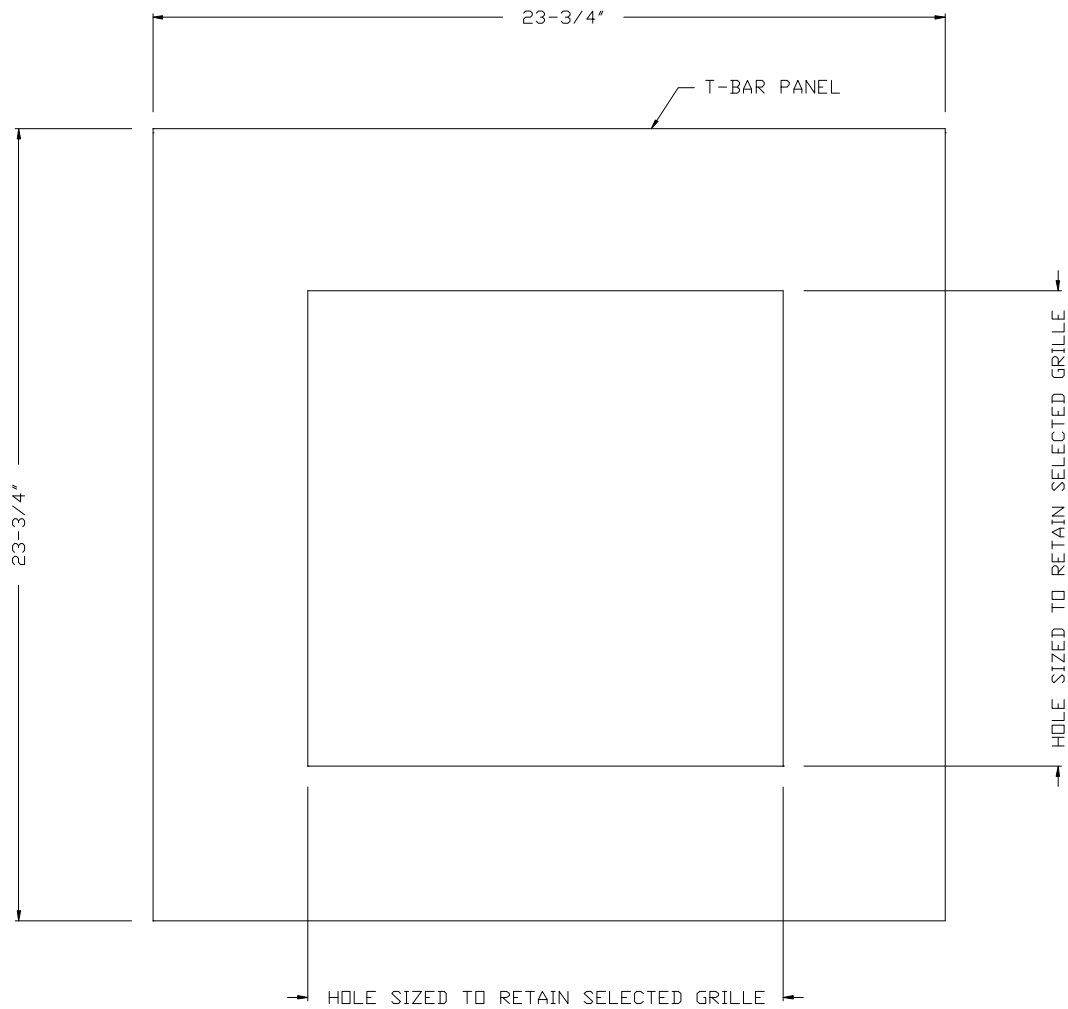

MODEL TBP – T-BAR MOUNTING PANEL

1. ALUMINUM CONSTRUCTION
2. T-BAR MOUNTING PANEL FOR GRILLES, REGISTERS AND DIFFUSERS
3. CAN ALSO BE USED AS A SOLID FILLER PANEL FOR T-BAR CEILING
4. 24" x 24" PANEL
5. SPECIFY REQUIRED HOLE SIZE
6. WHITE (W) FINISH